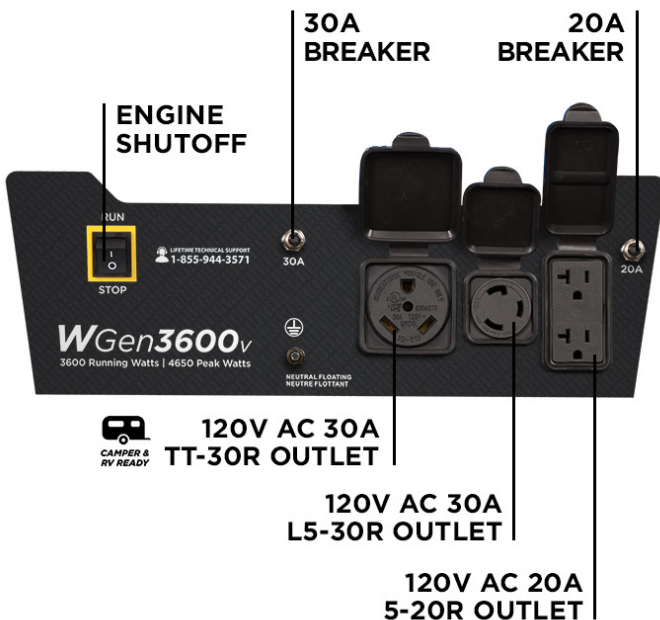

# WGen3600v

## 3600 Watt Open Frame Gasoline Portable Generator

3600 Running Watts | 4650 Peak Watts

Rugged roll bars for added strength and protection

Fuel gauge on top of 4 gal. tank

50 State and Canada Model

30 amp TT-30R Recreational Vehicle Outlet

Compact design is perfect for truck beds and tailors

Easy start yellow touch points on choke, engine control switch and oil fill cap

Dependable 5.9 HP 212cc OHV 4-Stroke Westinghouse engine

Pulse-Flo™ quiet muffler with EPA & CARB compliant emissions

## Generator Specifications

Gasoline Running Watts	3600
Gasoline Peak Watts	4650
Running Amps	30 amps
Peak Amps	38 amps
AC Voltage	120 Volts
AC Frequency	60 Hz
Engine Horse Power (HP)	5.9 HP
Total Harmonic Distortion (THD)	<23%
Automatic Voltage Regulator (AVR)	Yes
Starting System	Recoil
Battery	No
Push Button Start	No
Engine Displacement	212cc
Engine Brand	Westinghouse
Engine Type	OHV 4 Stroke
Engine RPM	3600
Operational Volume (dBA)	as low as 69 dBA
Spark Plug (included)	Torch F7TC
Carburetor Kit Required to Operate at Altitude	Yes
Altitude Carburetor Kit Number (sold separate)	140544
Auto Idle Control	No
Built-in Inverter	No
Engine Lubrication	Splash
Recommended Oil	SAE 10W30
Oil Bottle Size (included)	.6 qt. (20.3 oz.)
Oil Capacity (Quarts/Ounces)	.6 qt. (20.3 oz.)
Low Oil Shutdown	Automatic
Fuel Type	Unleaded Gasoline, 10% Ethanol or less
Fuel Shut Off	Manual
Fuel Tank Material	Steel
Fuel Tank Capacity (Gallons/Liters)	4 gal. (15 L)
Run Time at %25 Load (hrs.)	18 hrs.
Run Time at %50 Load (hrs.)	13.5 hrs.
Gasoline Fuel Gauge	Yes
Choke type	Manual
Choke Location	Above Air Filter