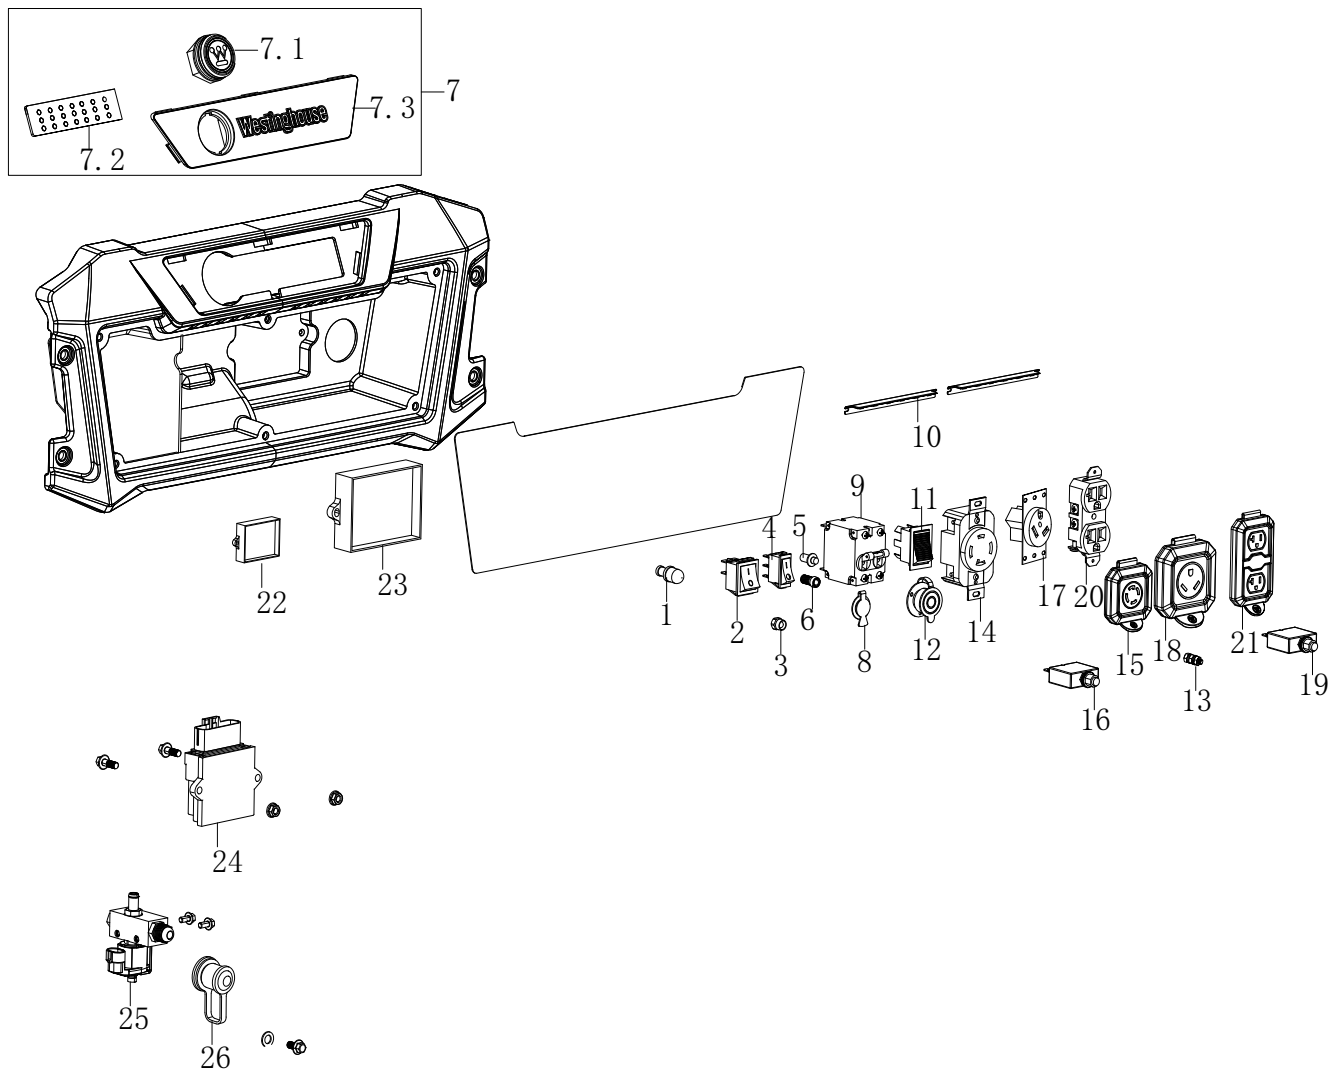

WGen600DFc EFI
Exploded View B
Control Panel

WGen6000DFc EFI Parts List B (Control Panel)

No.	Description	Part Num.
1	CO INDICATOR	9390
2	ENGINE SWITCH	1411/6410
3	EFI FAULT INDICATOR	1403
4	FUEL SELECTOR SWITCH	6377
5	LED SWITCH	1417
6	BATTERY INDICATOR	6393
7	ONE-PUSH BUTTON KIT	60730001
7.1	PUSH START BUTTON	1399
7.2	WESTINGHOUSE LIGHT	1400
7.3	DECORATIVE BOARD	1426
8	DC CHARGING SOCKET	6387
9	BREAKER	6434-22
10	LED LIGHT STRIP	1090
11	VOLTAGE SELECTION SWITCH	6508
12	SMART SWITCH READY	6488

No.	Description	Part Num.
13	GROUND TERMINAL ASSEMBLY	6386
14	L14-30R RECEPTACLE	6385
15	L14-30R DUST COVER	6848
16	30A THERMAL PROTECTOR	6441-30
17	TT-30R RECEPTACIE	6015
18	TT-30R DUST COVER	6849
19	20A THERMAL PROTECTOR	6441-20
20	L5-20R RECEPTACLE	6032
21	L5-20R DUST COVER	6846
22	EC CHARGING MODULE	1386
23	WR0545-4 CONTROL MODULE	1372
24	ECU	400963
25	FUEL CONTROLER ASSEMBLY	400999
26	FUEL PULG	552135