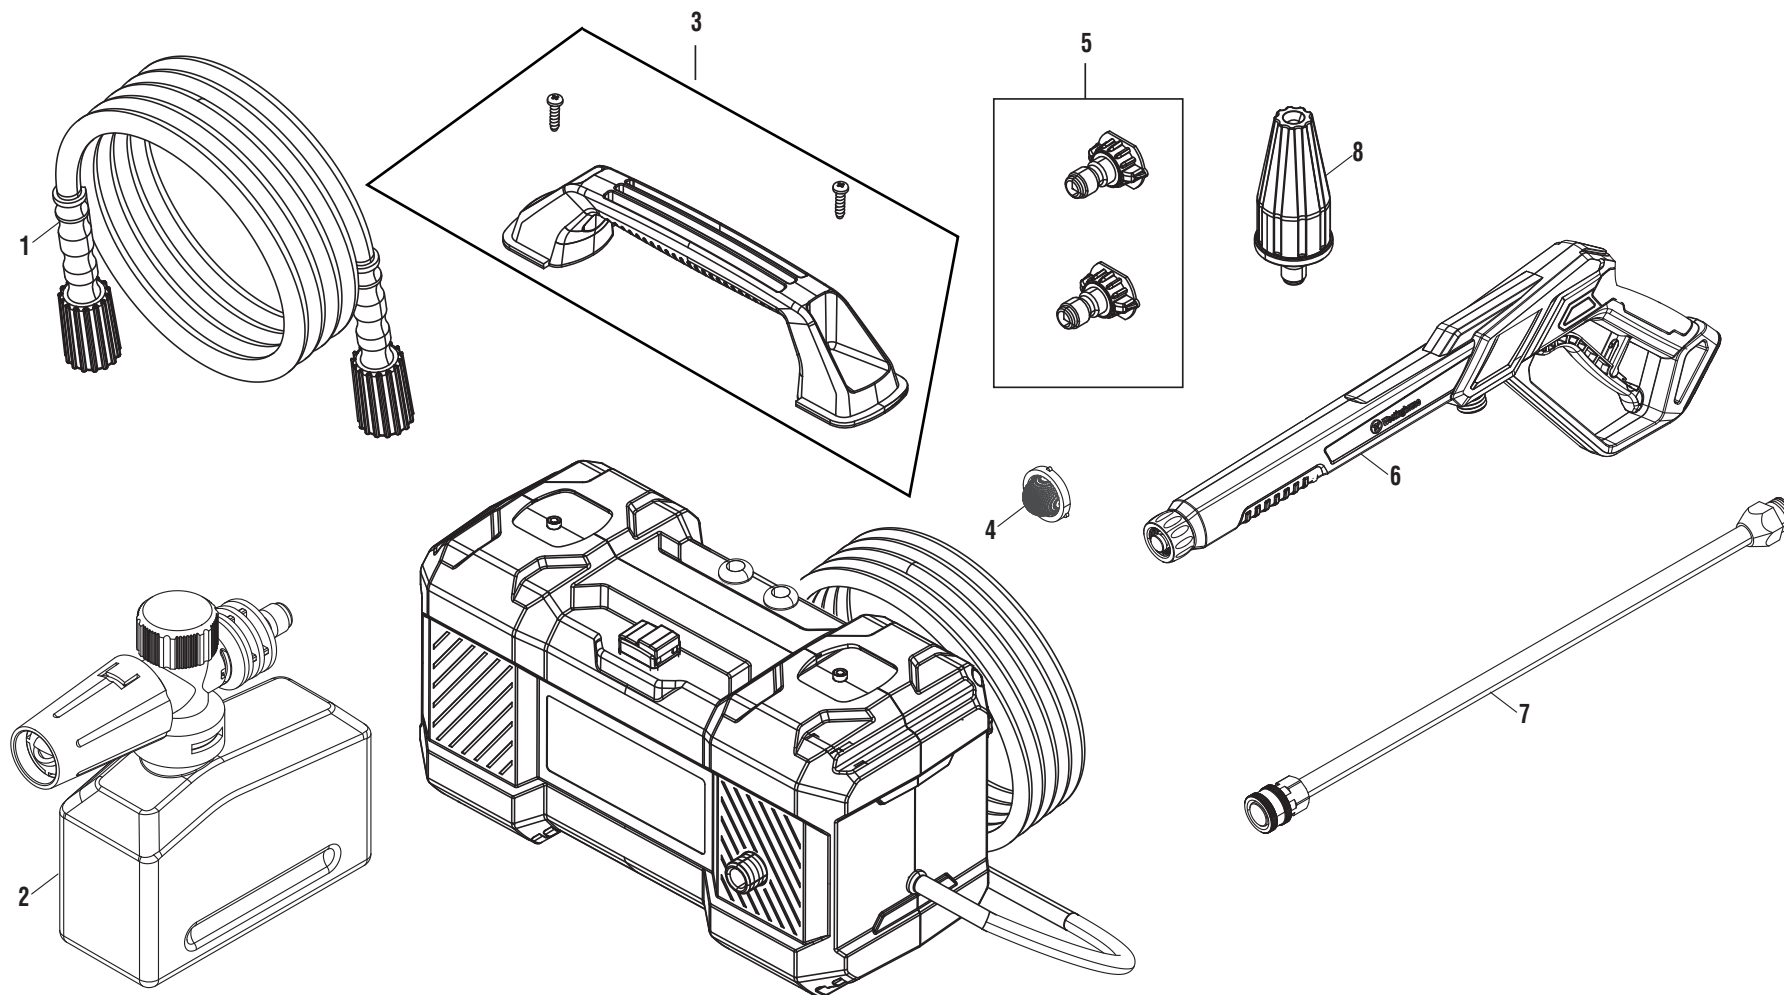

05000378-0 Rev01 07/25/23
ePX3100V Rev 03

**ePX3100v
Exploded View A
Pressure Washer**

**ePX3100v
Parts List A (Pressure Washer)**

No.	Description	Part Num.
1	High Pressure Hose	02000479-0
2	Soap Applicator Cannon	02000510-0
3	Handle Assembly (incl. screw [2], handle)	01000363-0
4	Inlet Filter	04000267-0

No.	Description	Part Num.
5	Nozzle Kit (incl. 15° nozzle, 25° nozzle)	01000364-0
6	Spray Gun	01000263-0
7	14" Lance	03000456-0
8	Turbo Nozzle	01000438-0