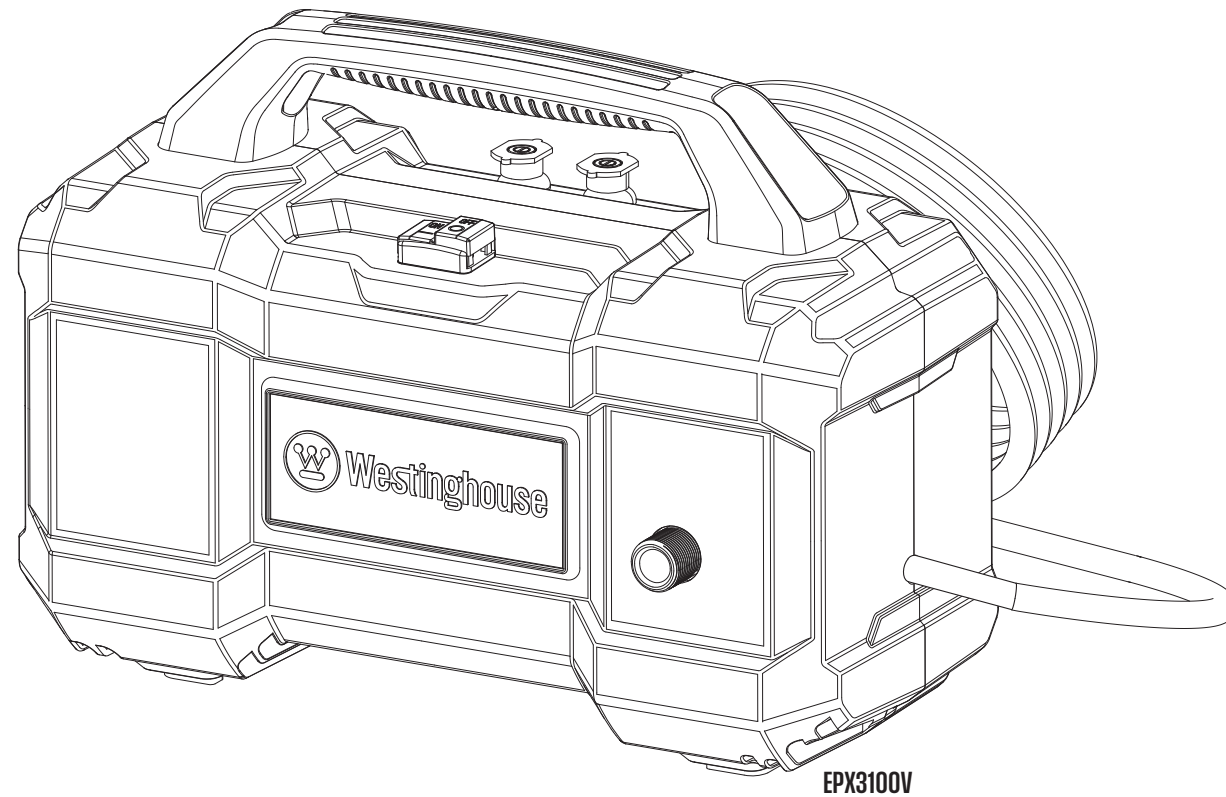

Replacement Parts List

ePX3100v

WESTINGHOUSE OUTDOOR POWER EQUIPMENT

777 Manor Park Drive, Columbus, OH 43228 | WestinghousePortablePower.com
If you have questions or need assistance, please call customer service at 855-944-3571.

05000378-0 Rev01 07/25/23
ePX3100V Rev 03

**ePX3100v
Exploded View A
Pressure Washer**

**ePX3100v
Parts List A (Pressure Washer)**

No.	Description	Part Num.
1	High Pressure Hose	02000479-0
2	Soap Applicator Cannon	02000510-0
3	Handle Assembly (incl. screw [2], handle)	01000363-0
4	Inlet Filter	04000267-0