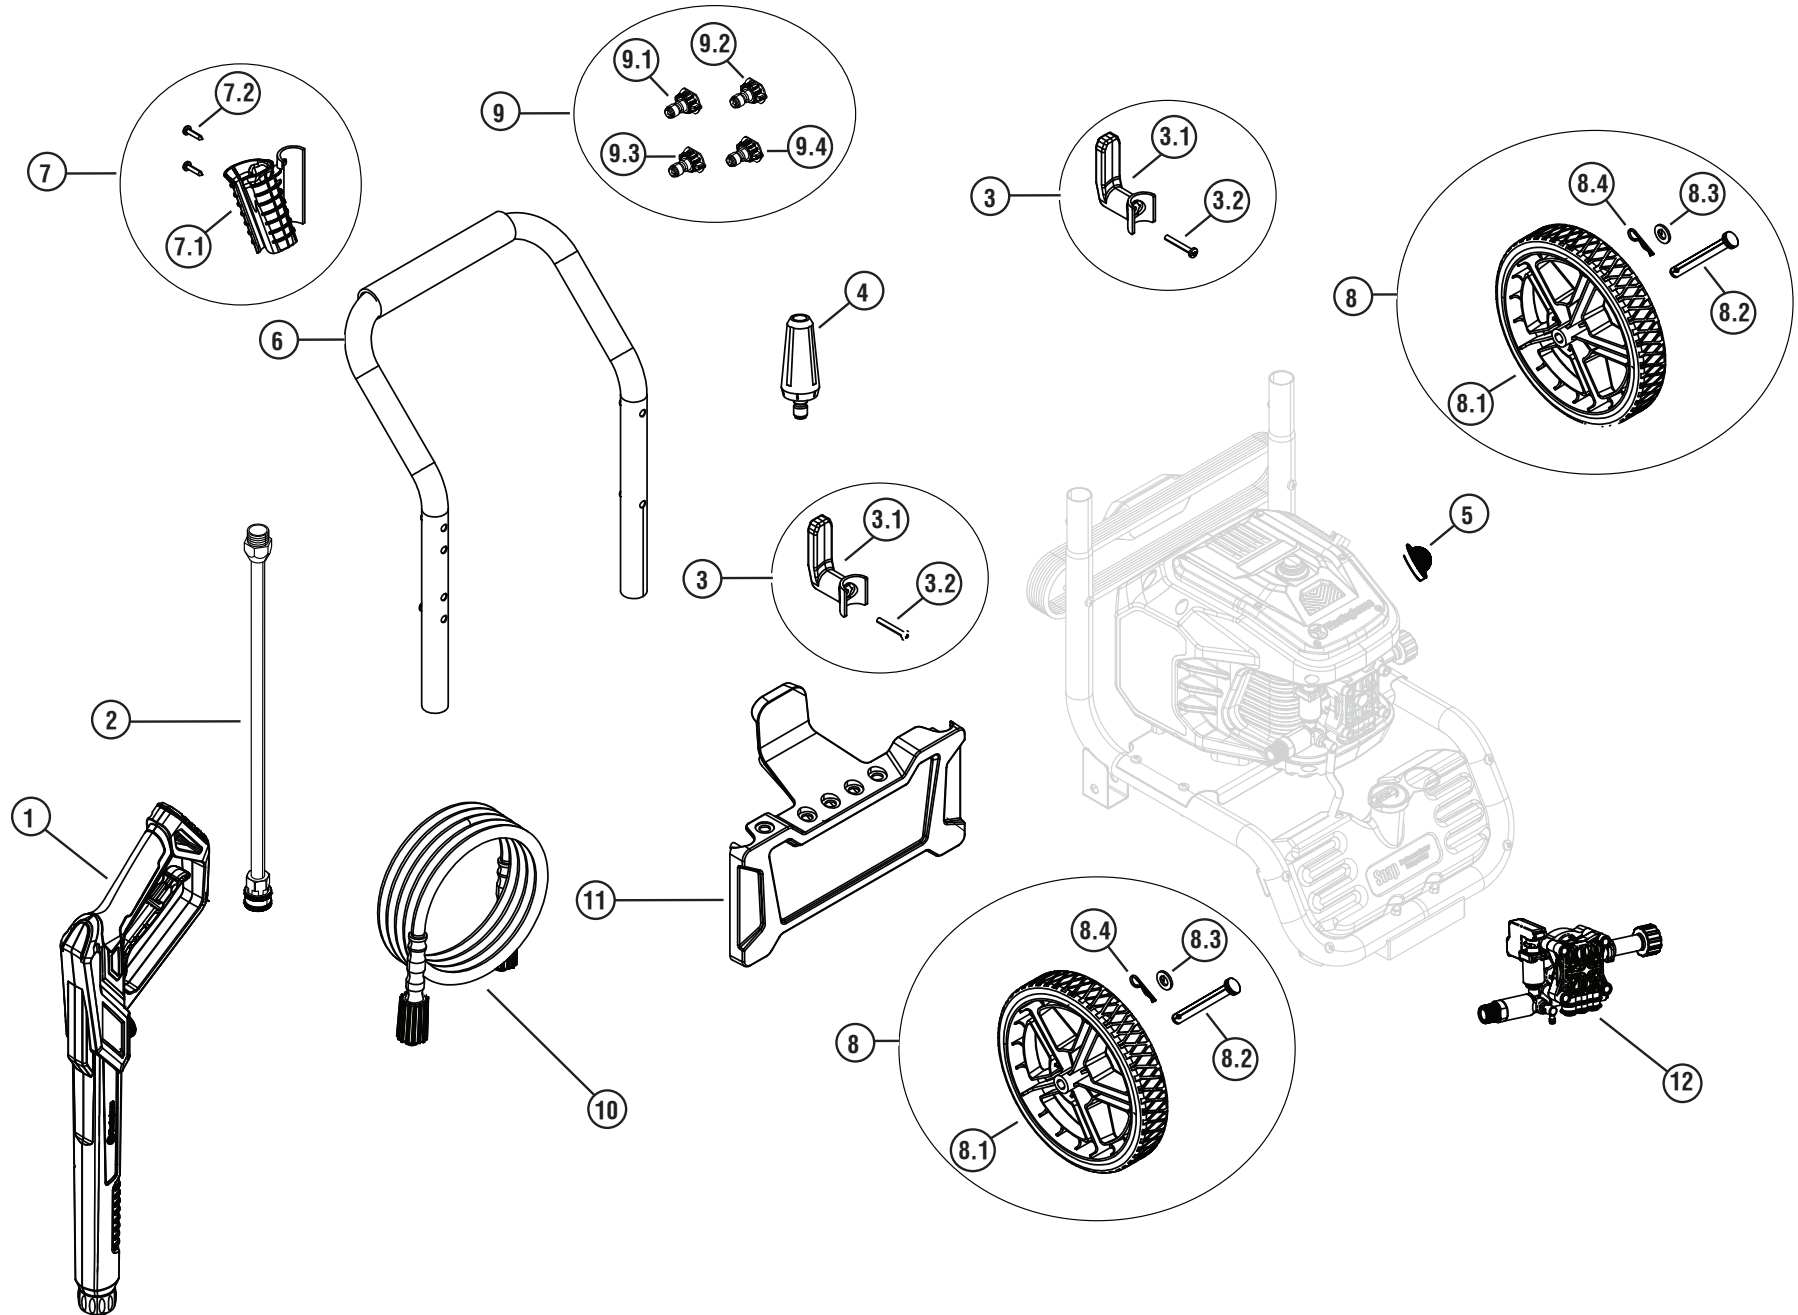

PARTS PAGE

PARTS LIST

| INDEX NUMBER | PART DESCRIPTION | PART NUMBER |
|--------------|--|---------------|
| 1 | Spray gun | 01000263-0VNS |
| 2 | 14 in lance | 03000456-0VNS |
| 3 | Power cord wrap kit (includes cord retainer (1) and M6X45 mm bolt (1)) | 01000770-0VNS |
| 4 | Turbo nozzle | 01000438-0VNS |
| 5 | Inlet filter | 04000267-0VNS |
| 6 | Upper handle | 01000771-0VNS |
| 7 | Spray gun holster kit (includes spray gun holster, M6X25 mm screw (2)) | 01000769-0VNS |
| 8 | Wheel kit (includes wheel (1), axle (1), washer (1), hitch pin (1)) | 01000705-0VNS |
| 9 | Nozzle kit (includes 0°, 15°, 25°, soap nozzle) | 8855 |
| 10 | High pressure hose | 02000449-0VNS |
| 11 | Billboard | 01000389-0VNS |
| 12 | Pump | 01000410-0VNS |