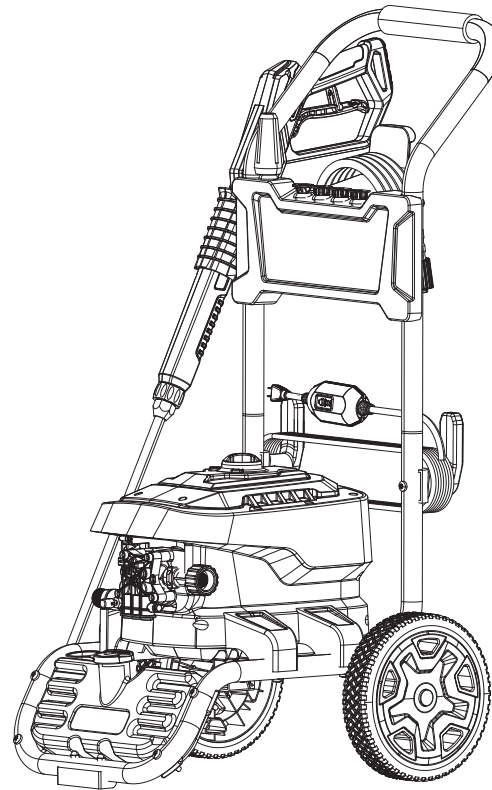

WESTINGHOUSE OUTDOOR POWER EQUIPMENT

777 Manor Park Drive, Columbus, OH 43228 | WestinghousePortablePower.com

If you have questions or need assistance, please call customer service at 855-944-3571.