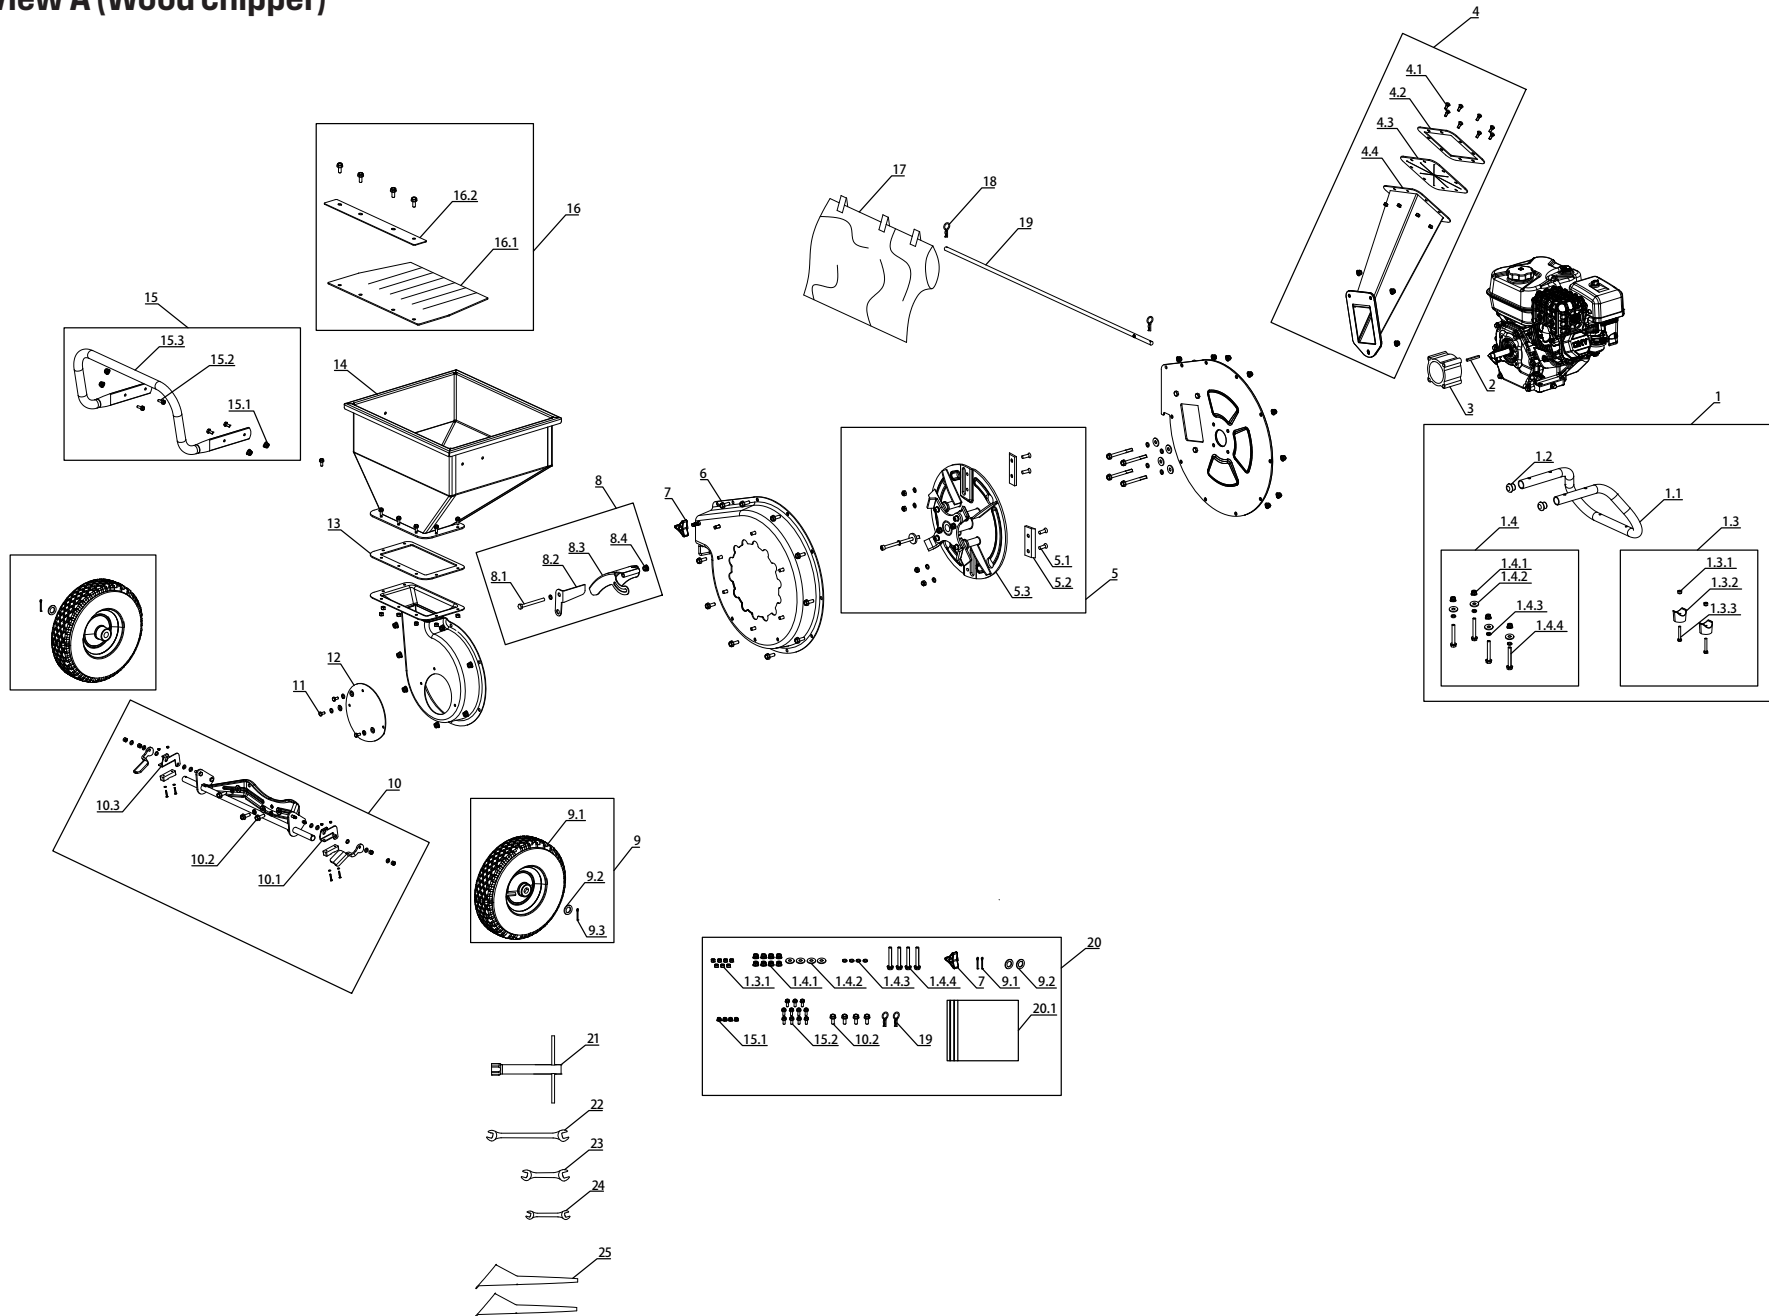

WChip3 Exploded View A (Wood chipper)

WChip3

Parts List A (Wood chipper)

No.	Description	Part Num.
1	support stand kit assembly	90480001
1.1	support stand	843016
1.2	Plugs	527604
1.3.1	nut(M6)	90023
1.3.2	Foot pads	813015
1.3.3	BOLT M6x40	92367
1.4.1	nut(M8)	90059
1.4.2	Flat washer	94041
1.4.3	Split washer	94269
1.4.4	BOLT M8x65	91286
2	Crankshaft flat key	246503
3	Connecting blocks	843023
4	Chipper Chute kit assembly	90490001
4.1	BOLT M6x16	91159
4.2	platen	843003
4.3	Chipper Chute gaskets	843019
4.4	Chipper Chute	843005
5	Cutterhead kit assembly	90500001
5.1	BOLT M8x25	91164
5.2	BLADE (WChip)	843048
5.3	Cutterhead assembly	843021
6	Box lid	843014
7	Delta knob	814129
8	Discharge port cover kit assembly	90510001
8.1	BOLT M8x80	91196
8.2	plate	843031
8.3	Discharge port cover	843008
8.4	nut(M8)	90018

No.	Description	Part Num.
9	WHEEL KIT ASSEMBLY (WChip3)	90520001
9.1	wheel	843022
9.2	Flat washer	92299
9.3	Cotter pins	92324
10	Axle kit assembly	90530001
10.1	Right brake pad	843010
10.2	BOLT M8x16	91343
10.3	Left brake pad	843009
11	BOLT M6x12	91160
12	panel	843006
13	Hopper gaskets	843018
14	hopper	843004
15	handle kit assembly	90540001
15.1	nut(M6)	90060
15.2	BOLT M6x16	91370
15.3	handle	843001
16	Hopper flap assembly	90550001
16.1	Hopper cover	843017
16.2	Hopper platen	843002
17	Collection bags	843028
18	Locking pin	816004
19	collection bag rod	843030
20	Attachment flap assembly	90100020
21	Spark plug tool	99033
22	10mm/13mm combo wrench(200mm)	99138
23	10mm/13mm combo wrench(120mm)	99139
24	8mm/10mm combo wrench(120mm)	99001
25	Funnel	99509