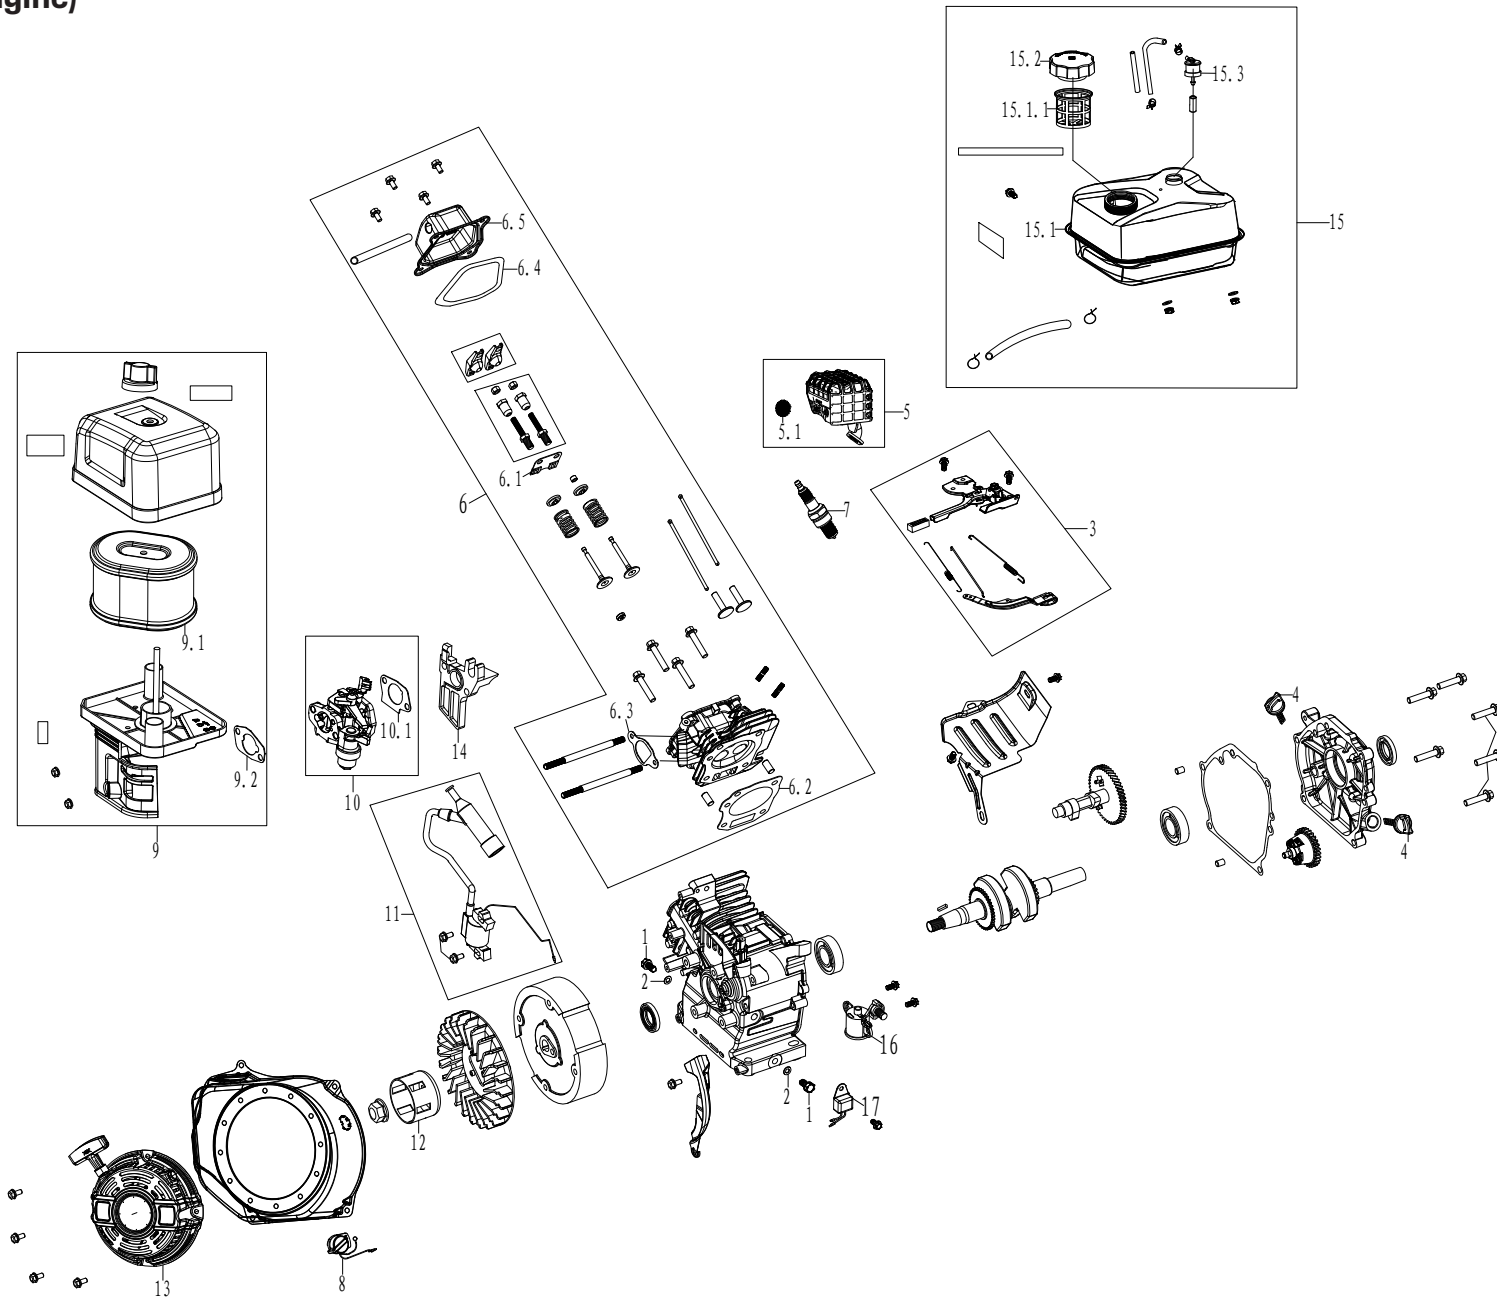

WChip3 Exploded View B (Engine)

WChip3 Parts List B (Engine)

No.	Description	Part Num.
1	OIL DRAIN BOLT	91816
2	OIL DRAIN BOLT WASHER	94007
3	SPEED GOVERNOR KIT ASSEMBLY	50060052
4	DIPSTICK	245601-221
5	EXHAUST MUFFLER KIT ASSEMBLY	50240082
5.1	SPARK ARRESTOR	2451
6	CYLINDER HEAD ASSEMBLY (212cc)	50020197
6.1	VALVE RETAINER ASSEMBLY	242202
6.2	CYLINDER HEAD GASKET	96058
6.3	INTAKE GASKET	96047
6.4	VALVE COVER GASKET (212CC)	96045
6.5	VALVE COVER (212CC)	241107
7	SPARK PLUG F7TC	97108
8	ENGINE SWITCH	245217-053
9	AIR FILTER HOUSING ASSEMBLY	50030142

No.	Description	Part Num.
9.1	AIR FILTER ELEMENT (212cc)	5322
9.2	STEEL WASHER	94229
10	CARBURETOR ASSEMBLY (212cc)	50040283
10.1	CARBURETOR GASKET	96051
11	IGNITION COIL ASSEMBLY (212cc)	50100078
12	STARTER PULLEY	240276
13	RECOIL STARTER ASSEMBLY (212cc)	2445-221A
14	CARBURETOR CONNECTION BLOCK	242301
15	FUEL TANK KIT ASSEMBLY	50250072
15.1	FUEL TANK	240172-221
15.1.1	FUEL TANK FILTER	246903
15.2	FUEL TANK CAP ASSEMBLY	519201
15.3	BREATHER VALVE	245405
16	OIL SENSOR	245102
17	OIL PROTECTOR	245104