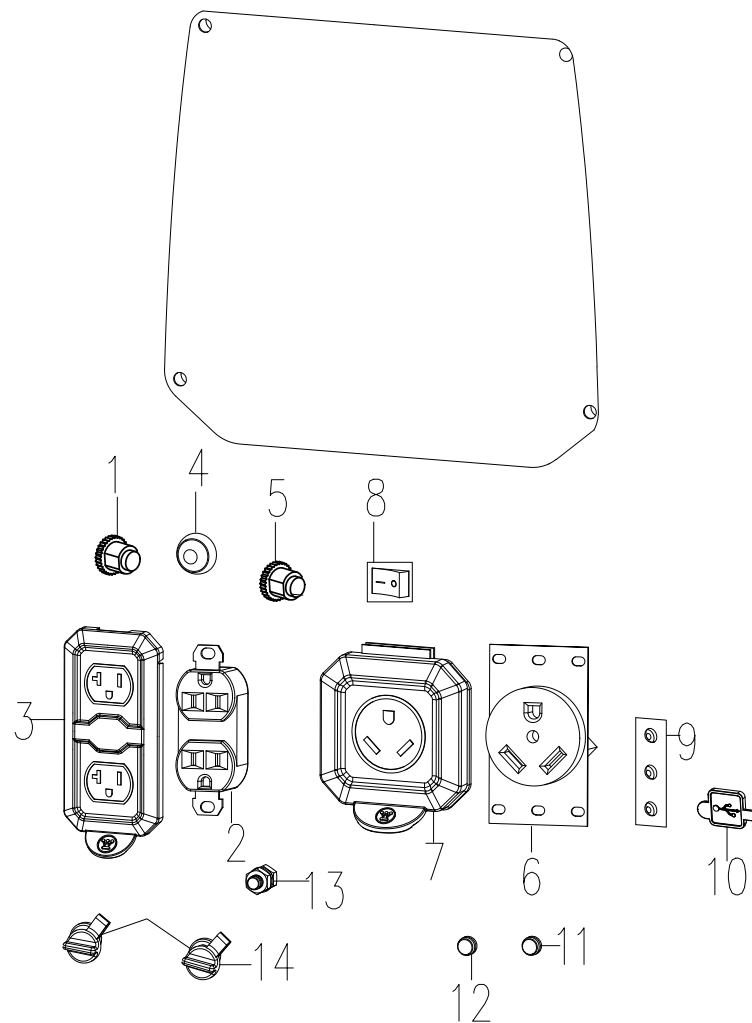

100919089 04/26
iGen2550c Rev02

iGen2550c Exploded View A Generator

iGen2550c Parts List A (Generator)

No.	Description	Part Num.
1	FUEL CAP	500005
2	FUEL STRAINER	500010
3	SPARK PLUG TOOL, FUNNEL, SCREW DRIVER KIT	100440014
4	INVERTER MODULE	100874958
5	FUEL FILTER	516401
6	LEFT FRAME KIT ASSEMBLY	100280127
6.1	LEFT PANEL	504621-221A
6.2	KNOB KIT ASSEMBLY	100340017
7	REAR FRAME w/SEAL	100030017
8	RIGHT FRAME KIT ASSEMBLY	100280128

No.	Description	Part Num.
8.1	RIGHT PANEL	504539-221
8.2	KNOB KIT ASSEMBLY	100340017
9	ISOLATION PAD	504745
10	CONTROL PANEL BACK COVER KIT ASSEMBLY	100140034
11	PANEL KIT ASSEMBLY	100110087
12	SPARK PLUG COVER	504542-126
13	DC VOLTAGE REGULATOR	504607
14	350 ML OIL BOTTLE	99628
15	FUEL SWITCH KIT ASSEMBLY	100360006
16	CO MODULE	599098

**iGen2550c
Exploded View B
Control panel**

**iGen2550c
Parts List B (Control panel)**

No.	Description	Part Num.
1	THERMAL PROTRCTOR ASSEMBLY	9414-20
2	L5-20R RECEPTACLE	6032
3	DUST COVER	9194
4	VOLTAGE RESET SWITCH	9230
5	THERMAL PROTRCTOR ASSEMBLY	9414-30
6	TT-30R RECEPTACIE	6015
7	DUST COVER	6849

iGen2550c Exploded View C Engine

iGen2550c
Parts List C (Engine)

No.	Description	Part Num.
1	DIPSTICK	50350015
2	OIL SENSOR	345020
3	CYLINDER HEAD KIT ASSEMBLY	50020189
3.1	CYLINDER HEAD COVER KIT ASSEMBLY	50010081
3.1.1	CYLINDER HEAD BREATHING PLATE	201103
3.1.2	BTEATHING BOARD GASKET	201104
3.2	CYLINDER HEAD COVER GASKET	96006
3.3	CARBURETOR CONNECTION BLOCK	345010
3.4	CONNECTING BLOCK GASKET	96007
3.5	EXHAUST GASKET	345029
3.6	CYLINDER HEAD GASKET	96005
4	SPARK PLUG	97101