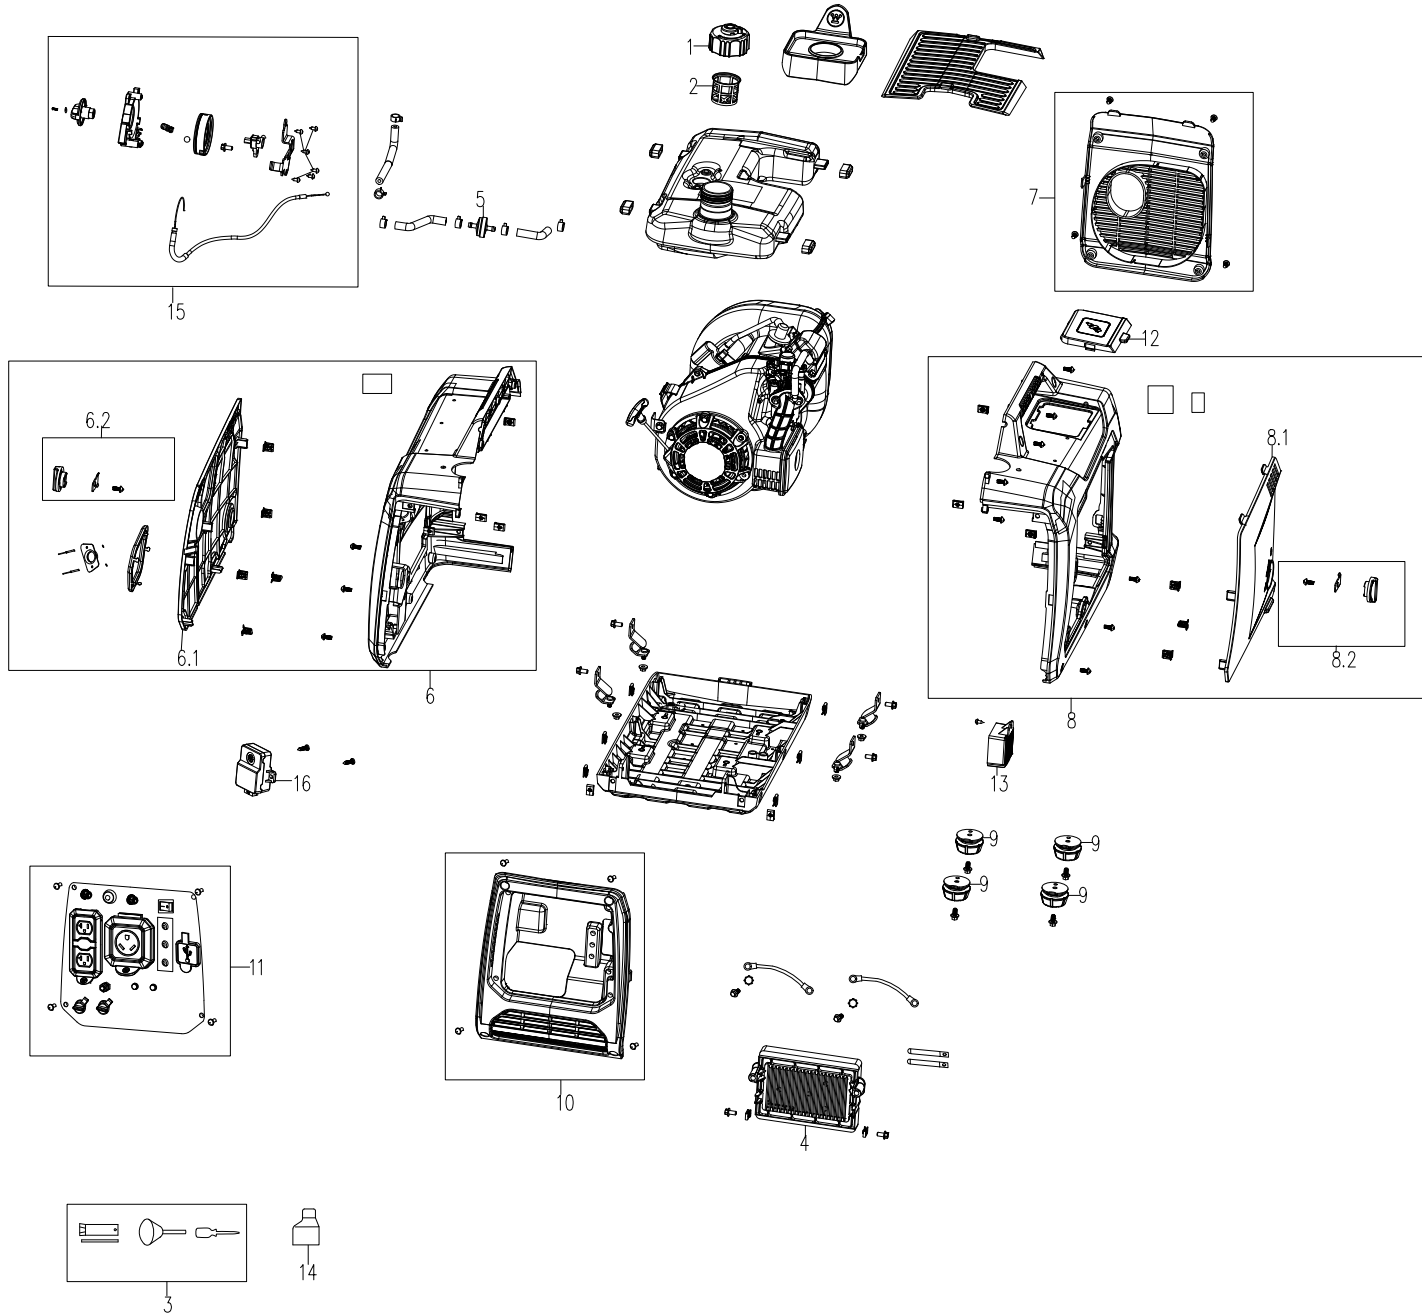

100919089 04/26
iGen2550c Rev02

iGen2550c Exploded View A Generator

iGen2550c Parts List A (Generator)

No.	Description	Part Num.
1	FUEL CAP	500005
2	FUEL STRAINER	500010
3	SPARK PLUG TOOL, FUNNEL, SCREW DRIVER KIT	100440014
4	INVERTER MODULE	100874958
5	FUEL FILTER	516401
6	LEFT FRAME KIT ASSEMBLY	100280127
6.1	LEFT PANEL	504621-221A
6.2	KNOB KIT ASSEMBLY	100340017
7	REAR FRAME w/SEAL	100030017
8	RIGHT FRAME KIT ASSEMBLY	100280128

No.	Description	Part Num.
8.1	RIGHT PANEL	504539-221
8.2	KNOB KIT ASSEMBLY	100340017
9	ISOLATION PAD	504745
10	CONTROL PANEL BACK COVER KIT ASSEMBLY	100140034
11	PANEL KIT ASSEMBLY	100110087
12	SPARK PLUG COVER	504542-126
13	DC VOLTAGE REGULATOR	504607
14	350 ML OIL BOTTLE	99628
15	FUEL SWITCH KIT ASSEMBLY	100360006
16	CO MODULE	599098

**iGen2550c
Exploded View B
Control panel**

**iGen2550c
Parts List B (Control panel)**

No.	Description	Part Num.
1	THERMAL PROTRCTOR ASSEMBLY	9414-20
2	L5-20R RECEPTACLE	6032
3	DUST COVER	9194
4	VOLTAGE RESET SWITCH	9230
5	THERMAL PROTRCTOR ASSEMBLY	9414-30
6	TT-30R RECEPTACIE	6015
7	DUST COVER	6849

iGen2550c Exploded View C Engine

iGen2550c
Parts List C (Engine)

No.	Description	Part Num.
1	DIPSTICK	50350015
2	OIL SENSOR	345020
3	CYLINDER HEAD KIT ASSEMBLY	50020189
3.1	CYLINDER HEAD COVER KIT ASSEMBLY	50010081
3.1.1	CYLINDER HEAD BREATHING PLATE	201103
3.1.2	BTEATHING BOARD GASKET	201104
3.2	CYLINDER HEAD COVER GASKET	96006
3.3	CARBURETOR CONNECTION BLOCK	345010
3.4	CONNECTING BLOCK GASKET	96007
3.5	EXHAUST GASKET	345029
3.6	CYLINDER HEAD GASKET	96005
4	SPARK PLUG	97101