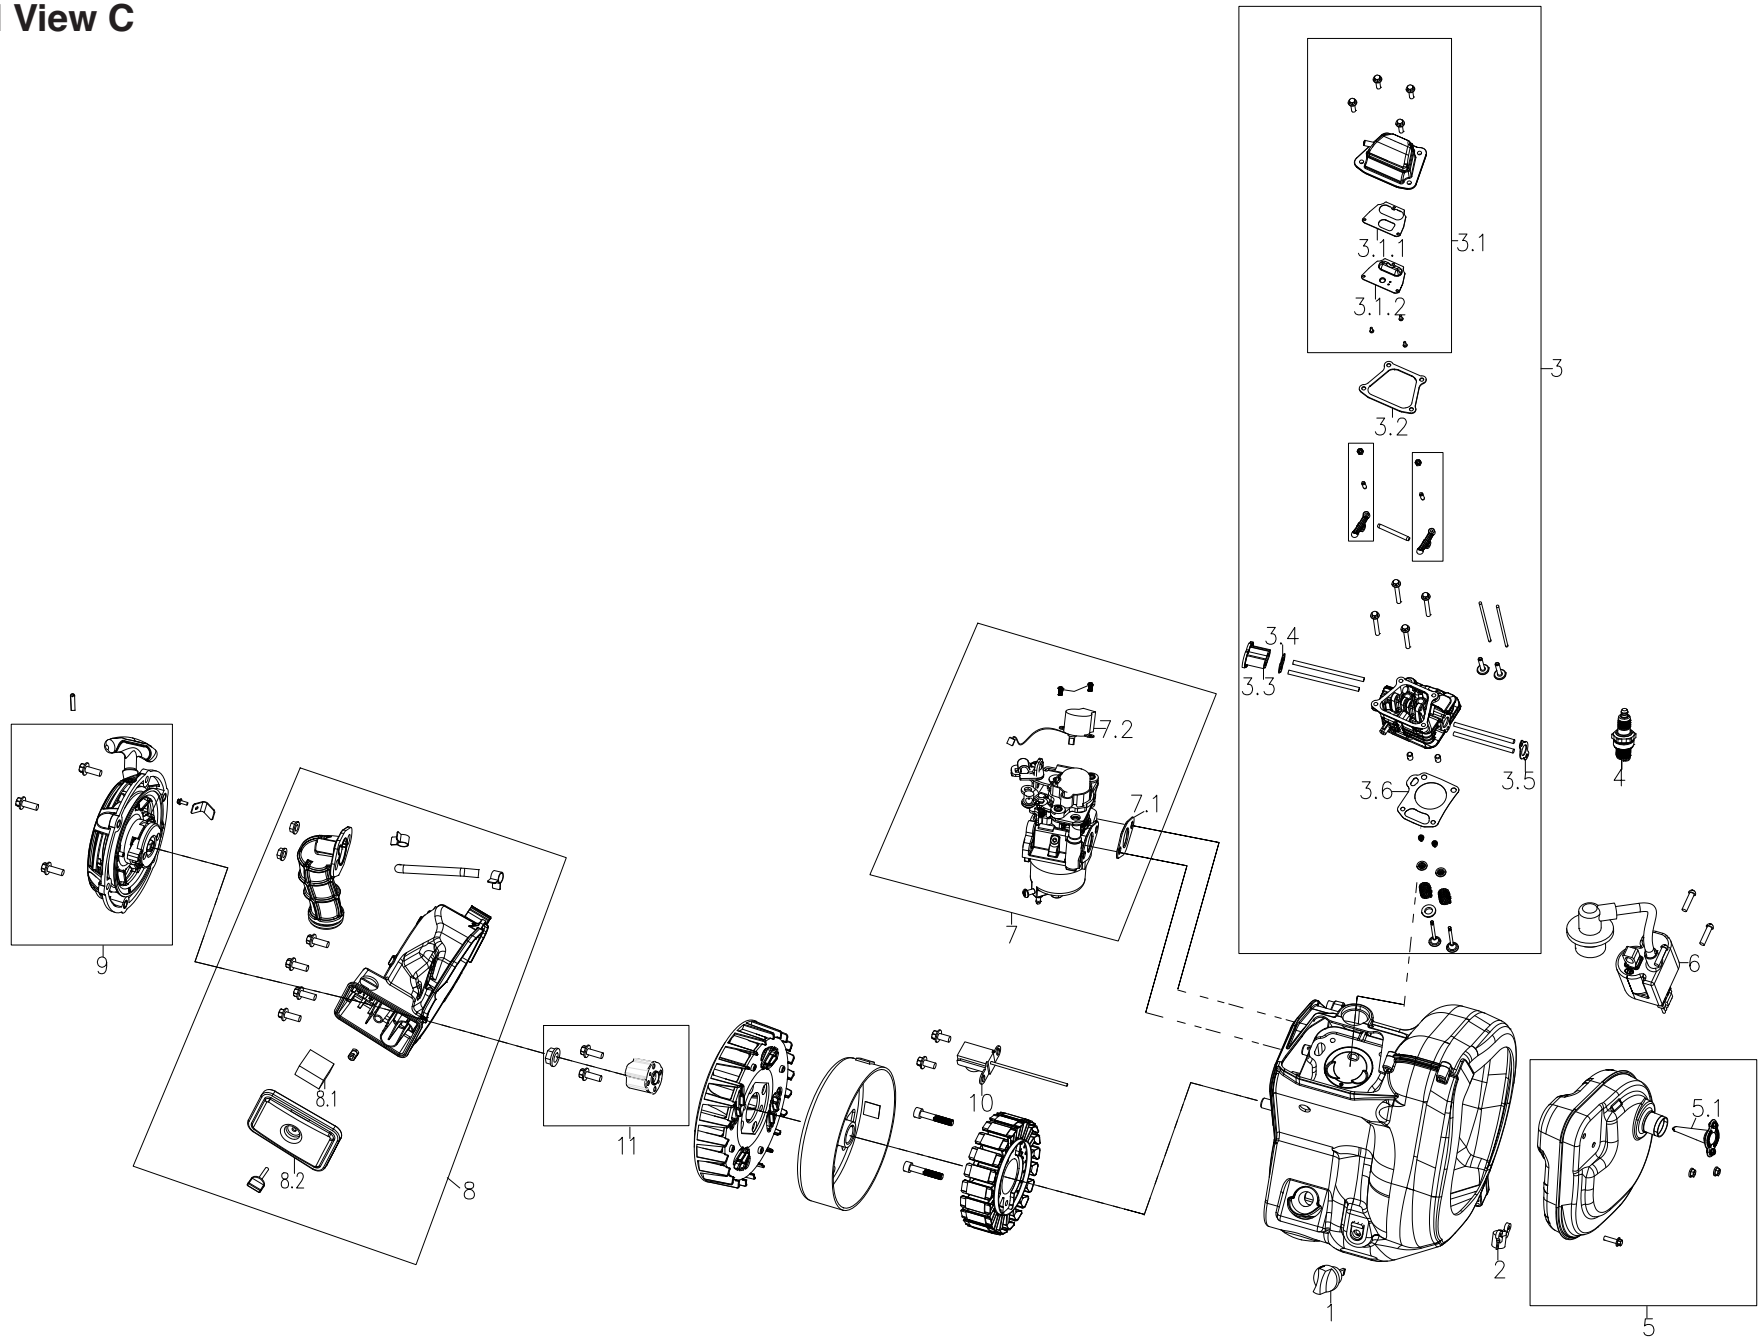

100919089 04/26
iGen2550c Rev02

iGen2550c Exploded View A Generator

iGen2550c Parts List A (Generator)

No.	Description	Part Num.
1	FUEL CAP	500005
2	FUEL STRAINER	500010
3	SPARK PLUG TOOL, FUNNEL, SCREW DRIVER KIT	100440014
4	INVERTER MODULE	100874958
5	FUEL FILTER	516401
6	LEFT FRAME KIT ASSEMBLY	100280127
6.1	LEFT PANEL	504621-221A
6.2	KNOB KIT ASSEMBLY	100340017
7	REAR FRAME w/SEAL	100030017
8	RIGHT FRAME KIT ASSEMBLY	100280128

**iGen2550c
Exploded View B
Control panel**

**iGen2550c
Parts List B (Control panel)**

No.	Description	Part Num.
1	THERMAL PROTRCTOR ASSEMBLY	9414-20
2	L5-20R RECEPTACLE	6032
3	DUST COVER	9194
4	VOLTAGE RESET SWITCH	9230
5	THERMAL PROTRCTOR ASSEMBLY	9414-30
6	TT-30R RECEPTACIE	6015
7	DUST COVER	6849

No.	Description	Part Num.
8	ECO SWITCH ASSEMBLY	9421
9	CO INDICATOR ASSEMBLY	9415
10	DUAL USB PORT	9400
11	CO WARNING LIGHT	9322
12	SYSTEM FAULT EVENT INDICATOR	9326
13	GROUNDING BOLT	9074
14	PARALLEL SOCKET ASSEMBLY	9411

iGen2550c Exploded View C Engine

iGen2550c
Parts List C (Engine)

No.	Description	Part Num.
1	DIPSTICK	50350015
2	OIL SENSOR	345020
3	CYLINDER HEAD KIT ASSEMBLY	50020189
3.1	CYLINDER HEAD COVER KIT ASSEMBLY	50010081
3.1.1	CYLINDER HEAD BREATHING PLATE	201103
3.1.2	BTEATHING BOARD GASKET	201104
3.2	CYLINDER HEAD COVER GASKET	96006
3.3	CARBURETOR CONNECTION BLOCK	345010
3.4	CONNECTING BLOCK GASKET	96007
3.5	EXHAUST GASKET	345029
3.6	CYLINDER HEAD GASKET	96005
4	SPARK PLUG	97101