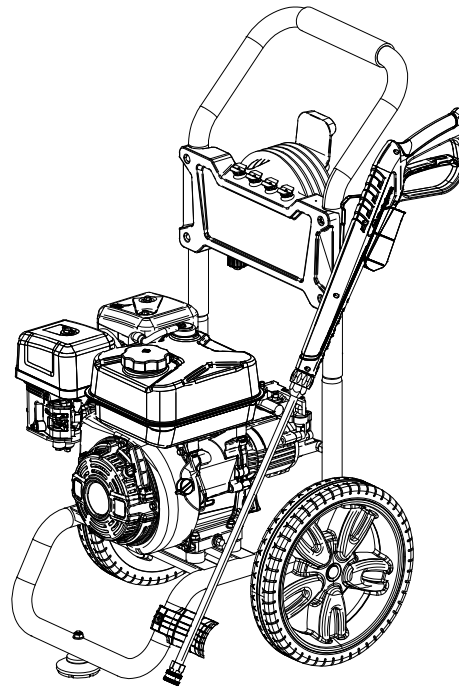

WPX3000

WESTINGHOUSE OUTDOOR POWER EQUIPMENT

777 Manor Park Drive, Columbus, OH 43228 | WestinghousePortablePower.com
If you have questions or need assistance, please call customer service at 855-944-3571.

100919142 04/26
WPX3000 Rev04