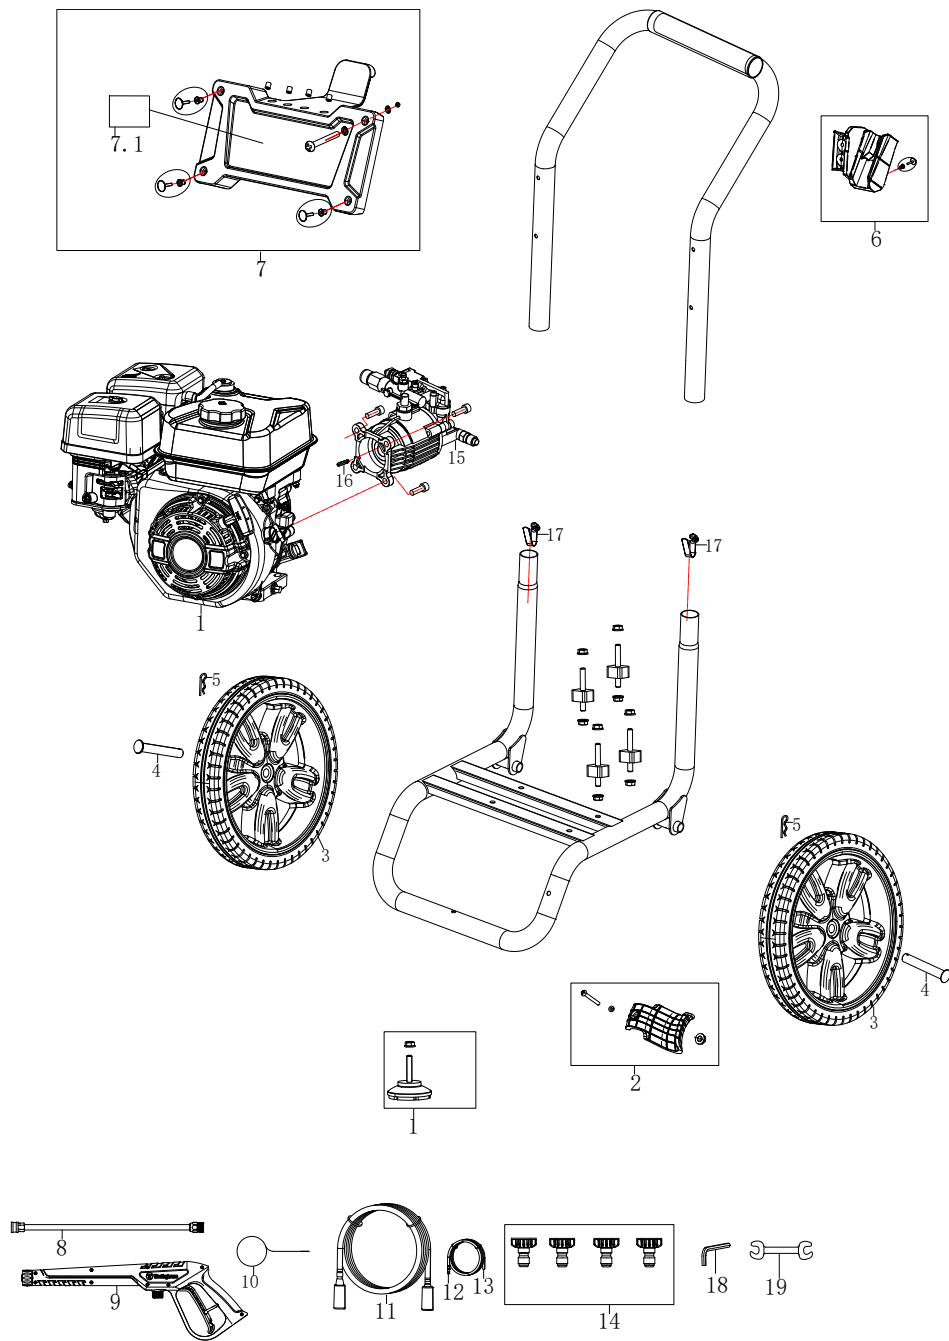

100919142 04/26
WPX3000 Rev04

WPX3000

Exploded View A (Pressure Washer)

WPX3000

Parts List A (Pressure Washer)

No.	Description	Part Num.
1	FOOT PAD ASSEMBLY	80210003
2	LOWER GUN HOLDER KIT ASSEMBLY	80190004
3	WHEEL	812001-131
4	AXLE	524408
5	COTTER PIN	816004
6	UPPER GUN HOLDER KIT ASSEMBLY	80140001
7	PANEL ASSEMBLY	80110011
7.1	PVC LABEL	172297-1148
8	SPRAY ROD ASSEMBLY	817110
9	SPRAY GUN	817177

No.	Description	Part Num.
10	NEEDLE KIT ASSEMBLY	80610002
11	HIGH PRESSURE HOSE	811557
12	SYPHON TUBE SCREEN	817061
13	SYPHON TUBE	811002
14	NOZZLE KIT ASSEMBLY	80600015
15	WATER PUMP ASSEMBLY	810873
16	CRANKSHAFT FLAT KEY	246503
17	SPRING BUCKLE	816006
18	INNER HEX WRENCH	99036
19	WRENCH	99025

WPX3000

Parts List B (Engine)

No.	Description	Part Num.
1	OIL DRAIN BOLT	91816
2	OIL DRAIN BOLT WASHER	94007
3	OIL PLUG	241401-243
4	DIPSTICK	245601-243
5	EXHAUST MUFFLER KIT ASSEMBLY	50240041
5.1	SPARK ARRESTOR	2398
6	CYLINDER HEAD KIT ASSEMBLY	50020181
6.1	CYLINDER HEAD GASKET	96058
6.2	VALVE COVER GASKET	96045
6.3	INTAKE GASKET	96046
6.4	VALVE COVER	241111
6.5	VALVE LIFTER	246102
6.6	PUSH ROD	241901
7	SPARK PLUG	97108
8	ENGINE SWITCH	245205-243

No.	Description	Part Num.
9	AIR FILTER ASSEMBLY	50030130
9.1	AIR FILTER ELEMENT	5322
9.2	STEEL WASHER	94229
9.3	PVC LABEL	138405-4000
9.4	DECAL	178695-1148
10	CARBURETOR KIT ASSEMBLY	50040264
10.1	CARBURETOR GASKET	96050
11	IGNITION COIL ASSEMBLY	50100078
12	STARTER PULLEY	240276
13	RECOIL STARTER ASSEMBLY	240258-221A
14	CARBURETOR CONNECTION BLOCK	242301
15	FUEL TANK FILTER	5989
16	FUEL TANK CAP ASSEMBLY	519201
17	BREATHER VALVE	245405
18	FUEL FILTER	2065