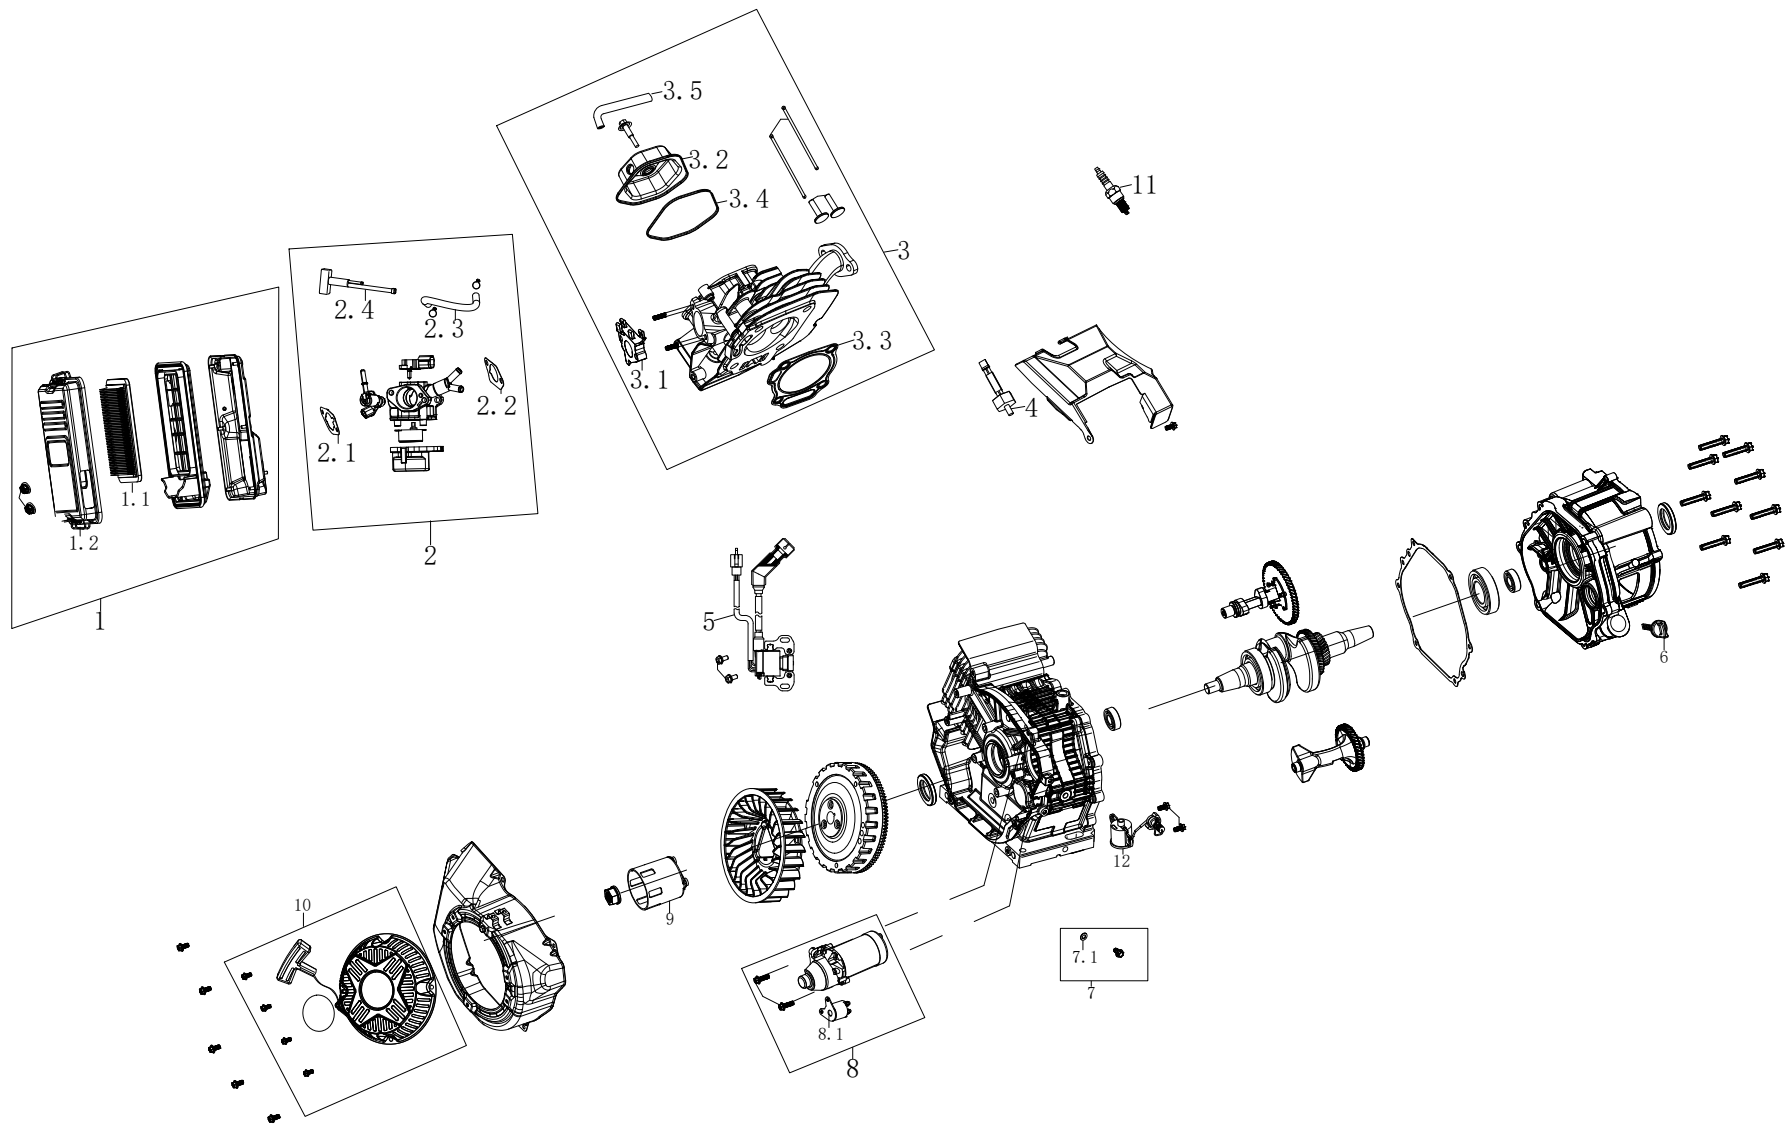

WGen9500TFc EFI Exploded View C Engine

WGen9500TFc EFI Parts List C (Engine)

No.	Description	Part Num.
1	AIR FILTER KIT ASSEMBLY	50030103
1.1	AIR FILTER	2275
1.2	AIR FILTER HOUSING LID	2323
2	THROTTLE BODY ASSEMBLY	50040244
2.1	STEEL WASHER	94335
2.2	GASKET	97820
2.3	LOW PRESSURE HOSE	517329
2.4	WIRING HARNESS	270749
3	CYLINDER HEAD KIT ASSEMBLY	100953981
3.1	THROTTLE CONNECTING BLOCK	528321
3.2	VALVE COVER	261110
3.3	CYLINDER HEAD GASKET	96340
3.4	VALVE COVER GASKET	96075
3.5	BREATHER TUBE	95606
4	TEMPERATURE SENSOR	270148
5	IGNITION COIL ASSEMBLY	97659
6	DIPSTICK ASSEMBLY	260020-295
7	OIL DRAIN BOLT WASHER ASSEMBLY	50550011
7.1	DRAIN PLUG SEAL	94004
8	STARTER MOTOR KIT ASSEMBLY	50260009
8.1	STARTER SOLENOID	6365
9	STARTER PULLEY	264501
10	START PULLER KIT ASSEMBLY	100951014
11	SPARK PLUG F7RTC	97132
12	OIL SENSOR	265103