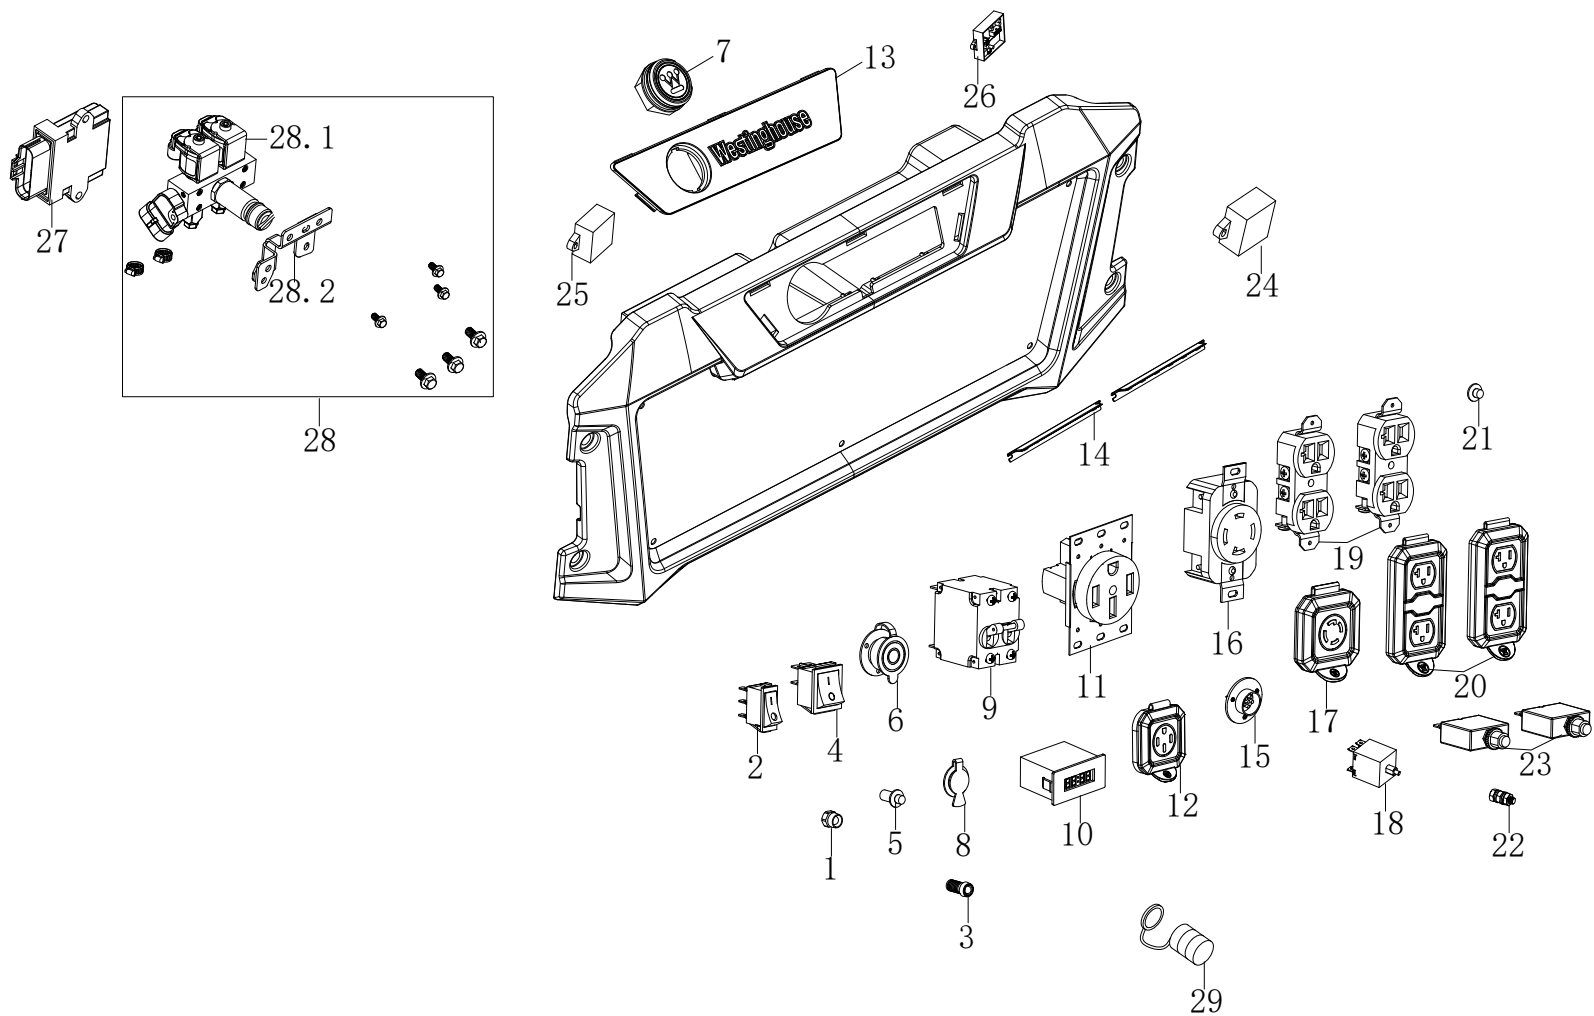

WGen9500TFc EFI
Exploded View B
Control Panel

WGen9500TFc EFI

Parts List B (Control Panel)

No.	Description	Part Num.
1	EFI FAULT INDICATOR	1403
2	FUEL SELECTOR SWITCH	1398/6409
3	CO INDICATOR	9390
4	RUN STOP SWITCH	6691/6410
5	POWER INDICATOR	6393
6	DOUBLE USB DC SOCKET	1149
7	PUSH BUTTON START/STOP	1399
8	BATTERY CHARGING PORT 2.5MM	6387
9	CIRCUIT BREAKER 40/2P/38A	6434-38
10	DATA CENTER	1384
11	L14-50R (120/240-V, 50A Outlet)	6254
12	L14-50R WATERPROOF CAP	6850
13	WESTINGHOUSE LIGHT	1400
14	LED LIGHT STRIP	1090
15	SMART SWITCH READY	6488
16	L14-30R RECEPTACLE	6385

No.	Description	Part Num.
17	L14-30R WATERPROOF CAP	6848
18	30A BUTTON & DOUBLE POLE CIRCUIT BREAKER	6525-30
19	DUPLEX RS-20A GFCI OUTLET	6275
20	DUPLEX RS-20A GFCI OUTLET WATERPROOF CAP	6845
21	POWER INDICATOR	1417
22	GROUND TERMINAL	6386
23	20A THERMAL PROTECTOR	6441-20
24	STABILIZED RECTIFIER	6666
25	EC CHARGING MODULE	1386
26	WR0545-4 CONTROL MODULE	1372
27	ECU	270747
28	FUEL CONTROL ASSEMBLY	60720001
28.1	FUEL CONTROLER ASSEMBLY	270757
28.2	CONTROL VALVE BRACKET	514421
29	DUST COVER	552033