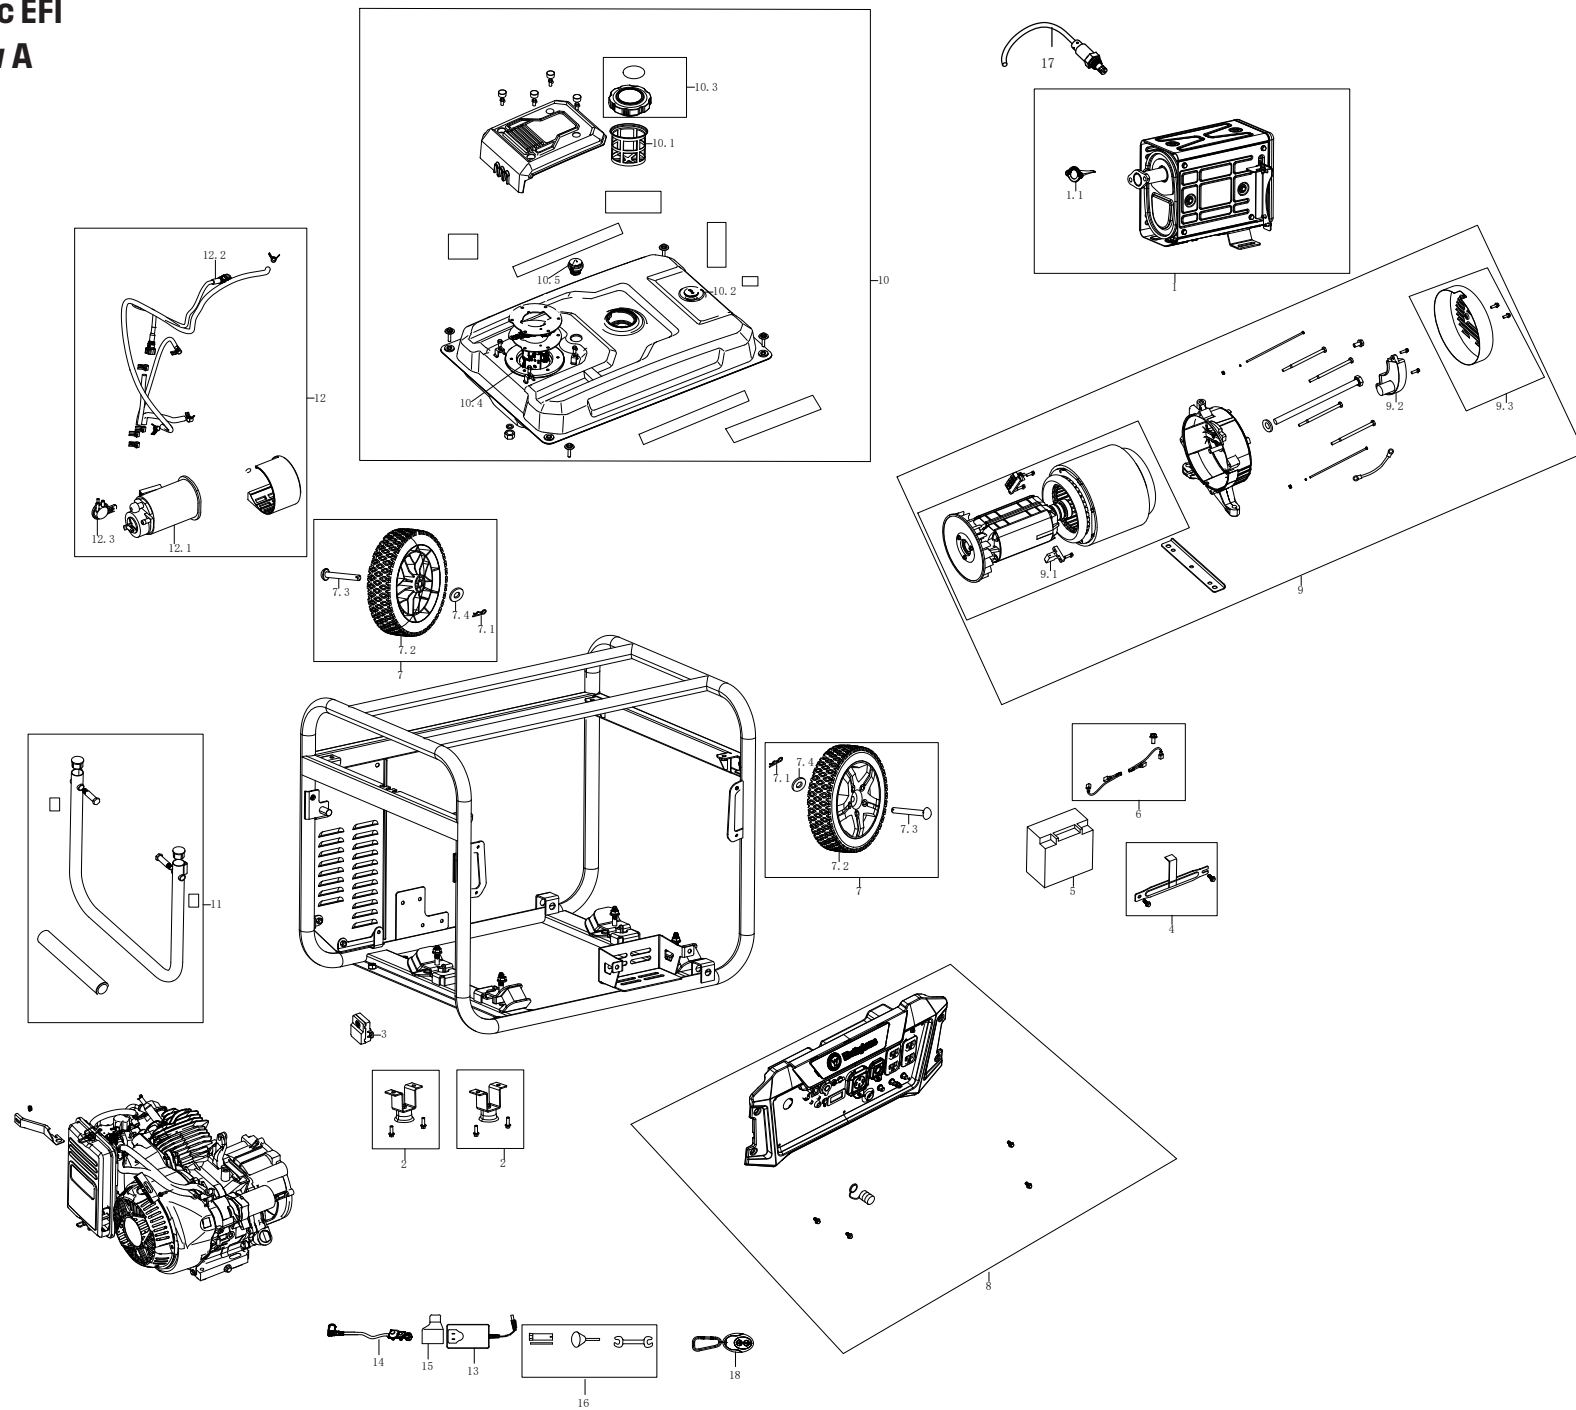

# Replacement Parts List

# WGen9500Tfc EFI Exploded View A Generator

**WGen9500Tfc EFI**  
**Parts List A (Generator)**

No.	Description	Part Num.
1	EXHAUST MUFFLER KIT ASSEMBLY	60030069
1.1	SPARK ARRESTER	1332
2	FOOT BRACKET KIT ASSEMBLY	60150062
3	CO SENSOR	599977
4	BATTERY HOLDER ASSEMBLY	60020046
5	BATTERY 12V 14.0 AH 10 hr	511091
6	BATTERY CABLE ASSEMBLY	60200057
7	WHEEL KIT ASSEMBLY	100951073
7.1	Cotter Pin (Hitch Pin)	548302
7.2	WHEEL	523627
7.3	AXLE PIN	524804
7.4	LARGE WHEEL WASHER	94207
8	PANEL KIT ASSEMBLY	60040136
9	ALTERNATOR KIT ASSEMBLY	100951060
9.1	CARBON BRUSH	599019
9.2	AUTOMATIC VOLTAGE REGULATOR ASSEMBLY	534006
9.3	ALTERNATOR END COVER ASSEMBLY	100951072