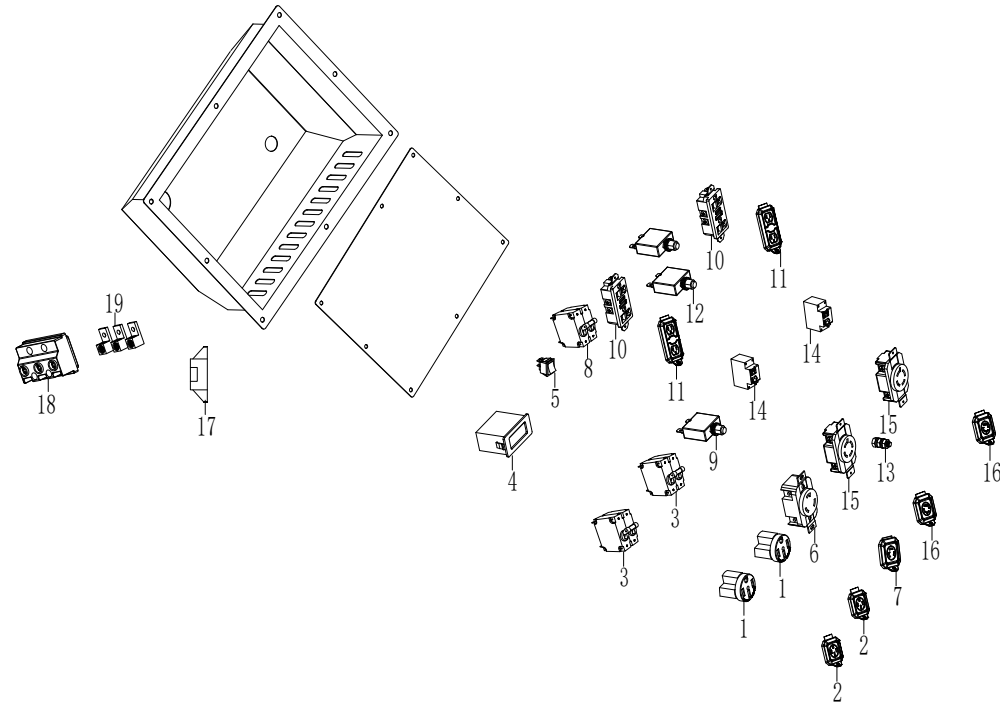

WGen20000c
Exploded View B
Control Panel

WGen20000c
Parts List B (Control Panel)

No.	Description	Part Num.
1	L14-50R (120/240-V, 50A Outlet)	6254
2	PLASTIC COVER L14-50R	6850
3	50AMP FLIP CIRCUIT BREAKER	6513-50
4	DATA CENTER	6041
5	LOW IDLE SWITCH	6685
6	L5-30R RECEPTACLE	6383
7	PLASTIC COVER L14-30R	6847
8	83AMP FLIP CIRCUIT BREAKER	6513-83
9	30A THERMAL PROTECTOR	6441-30
10	DUPLEX R5-20A GFCI OUTLET	6275

No.	Description	Part Num.
11	PLASTIC COVER 20A GFCI	6845
12	20A THERMAL PROTECTOR	6441-20
13	GROUND BOLT ASSEMBLY	6386
14	RED CIRCUIT BREAKER 30A/CSA/1.25	6436-30
15	L14-30 RECEPTACLE	6385
16	PLASTIC COVER L14-30	6848
17	ELECTRONIC SPEED CONTROLLER	549406
18	AC TERMINAL BLOCK	505622
19	AC TERMINAL BLOCK LUGS	508023