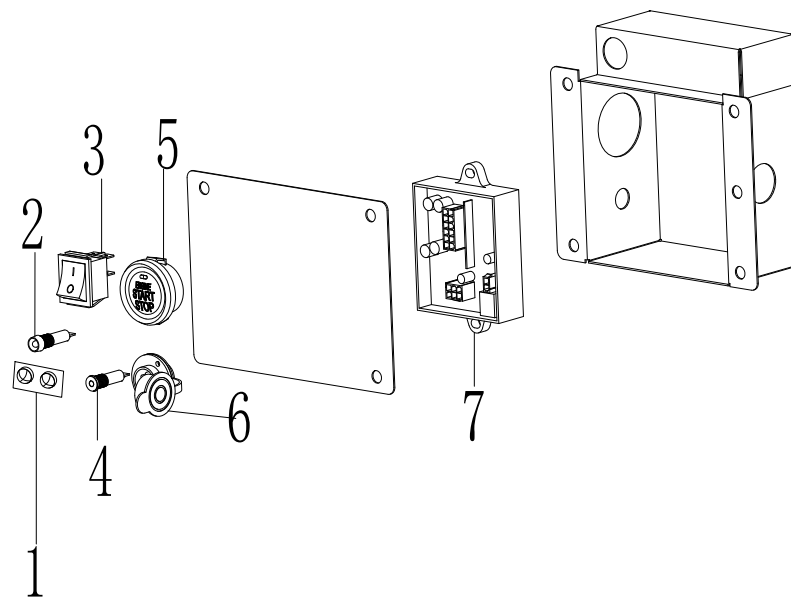

**WGen20000c**  
**Exploded View B**  
**Control Panel**

**WGen20000c**  
**Parts List B (Control Panel)**

No.	Description	Part Num.
1	L14-50R (120/240-V, 50A Outlet)	6254
2	PLASTIC COVER L14-50R	6850
3	50AMP FLIP CIRCUIT BREAKER	6513-50
4	DATA CENTER	6041
5	LOW IDLE SWITCH	6685
6	L5-30R RECEPTACLE	6383
7	PLASTIC COVER L14-30R	6847
8	83AMP FLIP CIRCUIT BREAKER	6513-83
9	30A THERMAL PROTECTOR	6441-30
10	DUPLEX R5-20A GFCI OUTLET	6275

**WGen20000c**  
**Exploded View C**  
**E-Start Controller**

**WGen20000c**  
**Parts List C (E-Start Controller)**

No.	Description	Part Num.
1	CO INDICATOR	1412
2	POWER INDICATOR	6393
3	BATTERY SWITCH	6502
4	CHARGING SOCKET 2.0mm	6387
5	PUSH BUTTON START/STOP	536002
6	SMART SWITCH PORT	6488
7	WR0715_CONTROL MODULE	9139