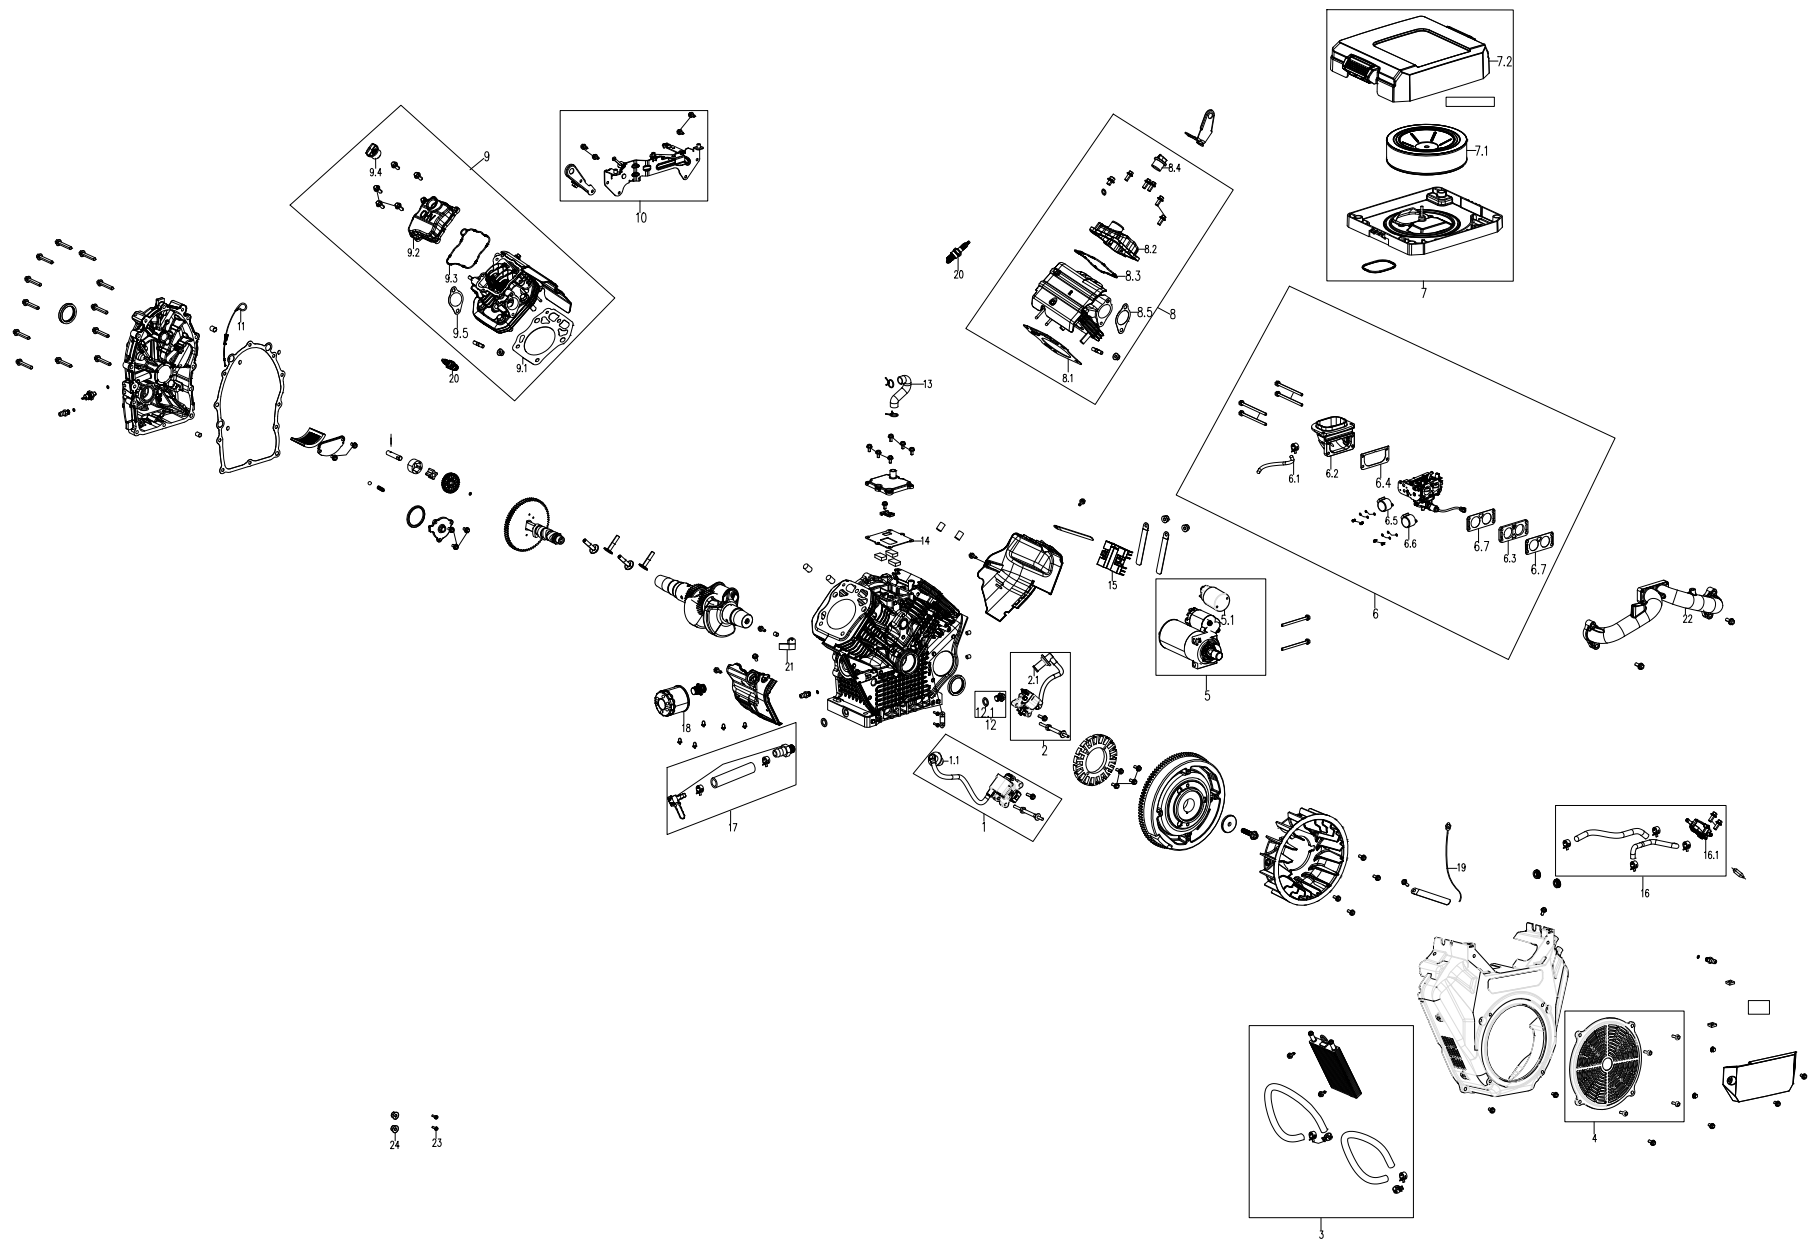

WGen2000c Exploded View D Engine

WGen20000c Parts List D (Engine)

No.	Description	Part Num.
1	IGNITION COIL LEFT	50100026
1.1	METAL SHIELDING CAP	2215
2	IGNITION COIL RIGHT	50100027
2.1	METAL SHIELDING CAP	2215
3	OIL CONDENSER ASSEMBLY	50820002
4	VENTILATION HOOD INLET NET ASSEMBLY	50840001
5	STARTER MOTOR ASSEMBLY	50260030
5.1	STARTING SOLENOID	2368
6	CARBURETOR KIT ASSEMBLY	50040235
6.1	VENT HOSE	95127
6.2	AIR FILTER CONNECTING PIPE	95966
6.3	CARBURETOR CONNECTION BLOCK	382301
6.4	INTAKE GASKET	96207
6.5	STEPPER MOTOR (RIGHT DRIVE SHAFT)	329929
6.6	STEPPER MOTOR (LEFT DRIVE SHAFT)	329924
6.7	CARB GASKET	96208
7	AIR FILTER HOUSING ASSEMBLY	50030111
7.1	AIR FILTER ELEMENT	2017
7.2	AIR FILTER HOUSING LID	2343
8	CYLINDER HEAD ASSEMBLY RIGHT	50020160
8.1	INTAKE WASHER	96203
8.2	VALVE COVER RIGHT	381101
8.3	VALVE COVER GASKET RIGHT	96205
8.4	OIL PLUG	381401

No.	Description	Part Num.
8.5	EXHAUST GASKET	96209
9	CYLINDER HEAD ASSEMBLY LEFT	50020161
9.1	INTAKE WASHER	96203
9.2	VALVE COVER LEFT	381102
9.3	VALVE COVER GASKET LEFT	96206
9.4	OIL PLUG	381401
9.5	EXHAUST GASKET	96209
10	SPEED GOVERNOR KIT ASSEMBLY	50060029
11	DIPSTICK	385602
12	OIL DRAIN BOLT WASHER ASSEMBLY	50550009
12.1	OIL DRAIN PLUG WASHER	94242
13	EXHAUST PIPE	95643
14	INTAKE WASHER	96202
15	CHARGING MODULE	388302
16	FUEL PUMP KIT ASSEMBLY	50690011
16.1	FUEL PUMP	329914
17	OIL DRAIN HOSE ASSEMBLY	50550010
18	OIL FILTER 3/4-16	389904
19	TEMPERATURE SENSOR	325801
20	SPARK PLUG F7TC 21mm	97108
21	OIL PROTECTOR	100941193
22	EXHAUST PIPE	95934
23	BOLT M8x45	91350
24	NUT M8	90011